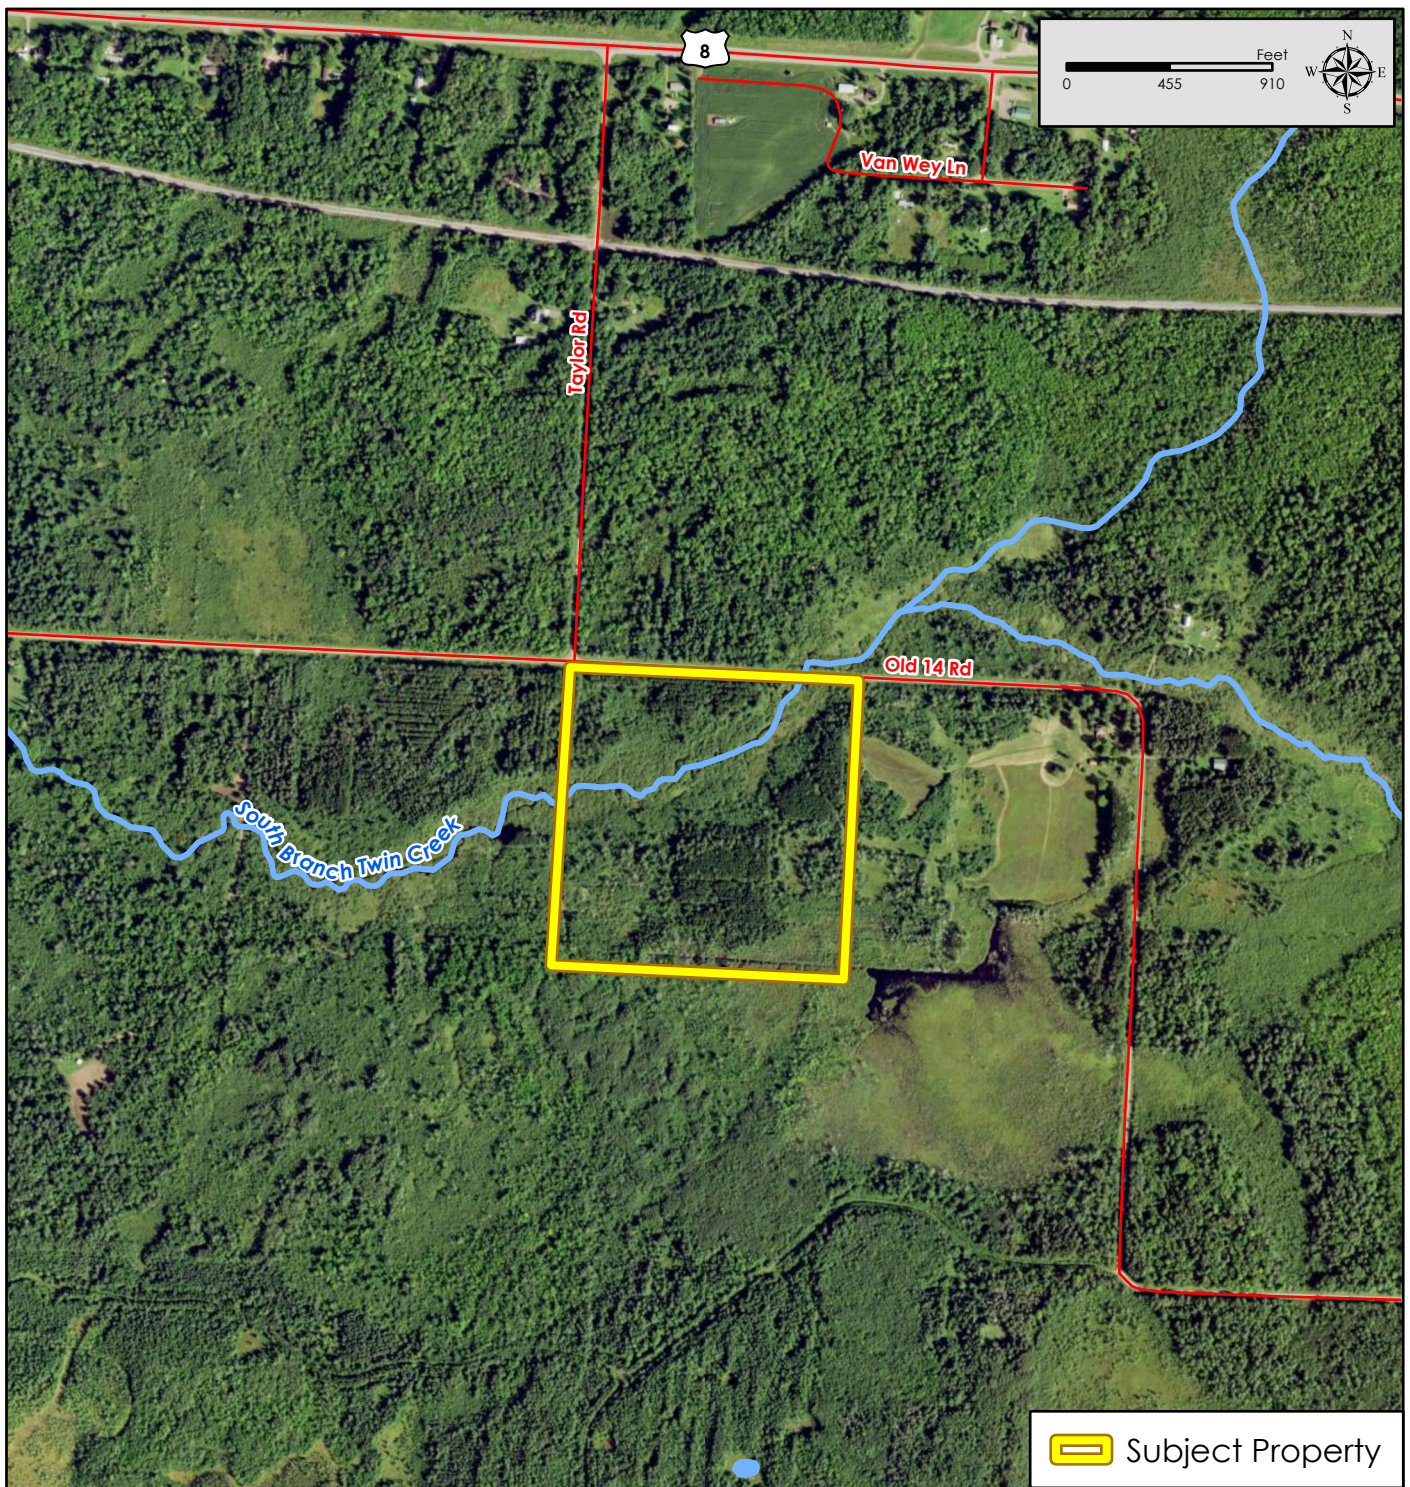

Property for Sale
40 Acre
Part of Sec. 02, T34N-R07W
Rusk Co., WI

Figure 3
NAIP Imagery

Map Disclaimer:
This map is intended to provide a visual representation of property and geographic features. It is not a legal survey but a depiction of the property based on reasonably available information suitable for the intended purposes. This map shows the approximate relative location of property boundaries but was not prepared by a professional land surveyor. The use of this map is limited to applications consistent with the intent and accuracy of the map and source data. It may not be sufficient or appropriate for legal, engineering, or surveying purposes. No guarantees or warranties are expressed. This map is not a survey of the actual boundary of any property this map depicts.