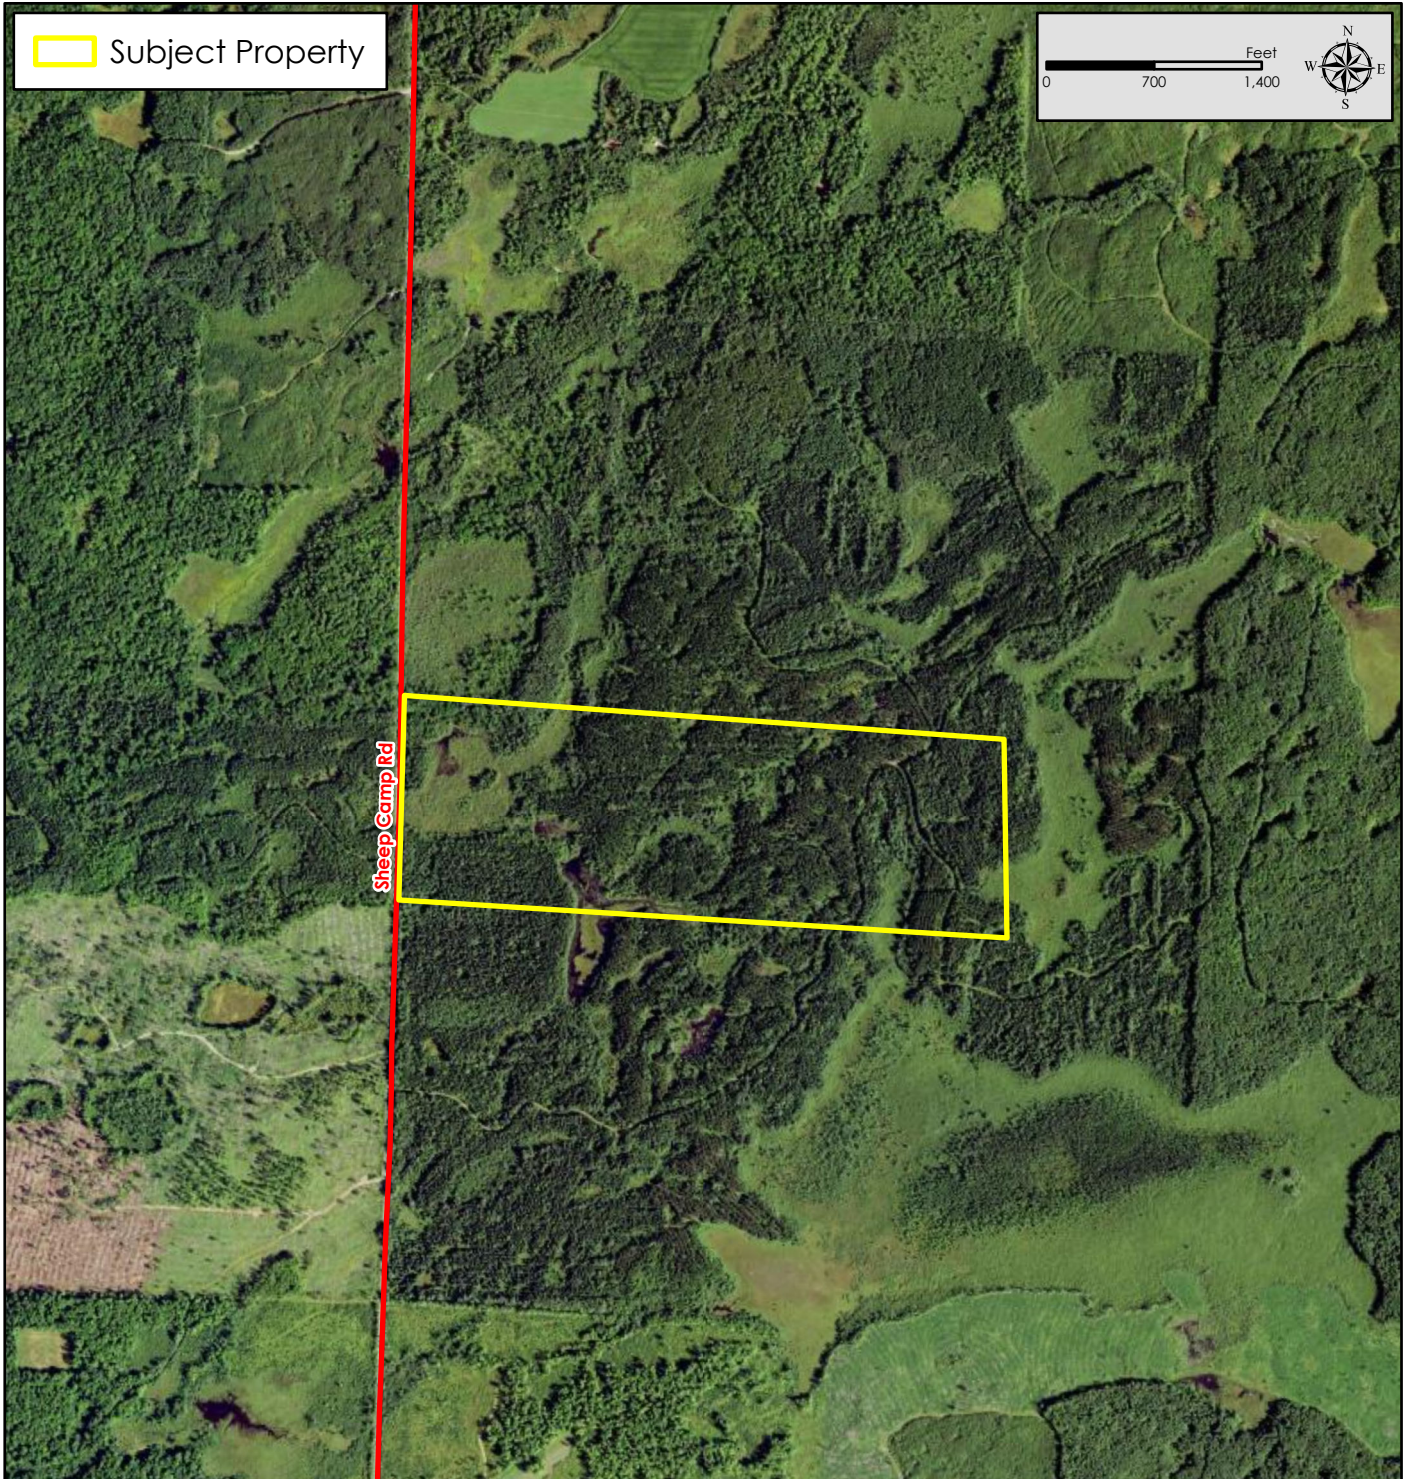

Property for Sale: Sheep Camp 6  
120 Acres  
Part of Sec. 12, T33N-R7W  
Rusk Co., WI

Figure 3  
2022 NAIP Imagery

Map Disclaimer:

This map is intended to provide a visual representation of property and geographic features. It is not a legal survey but a depiction of the property based on reasonably available information suitable for the intended purposes. This map shows the approximate relative location of property boundaries but was not prepared by a professional land surveyor. The use of this map is limited to applications consistent with the intent and accuracy of the map and source data. It may not be sufficient or appropriate for legal, engineering, or surveying purposes. No guarantees or warranties are expressed. This map is not a survey of the actual boundary of any property this map depicts.