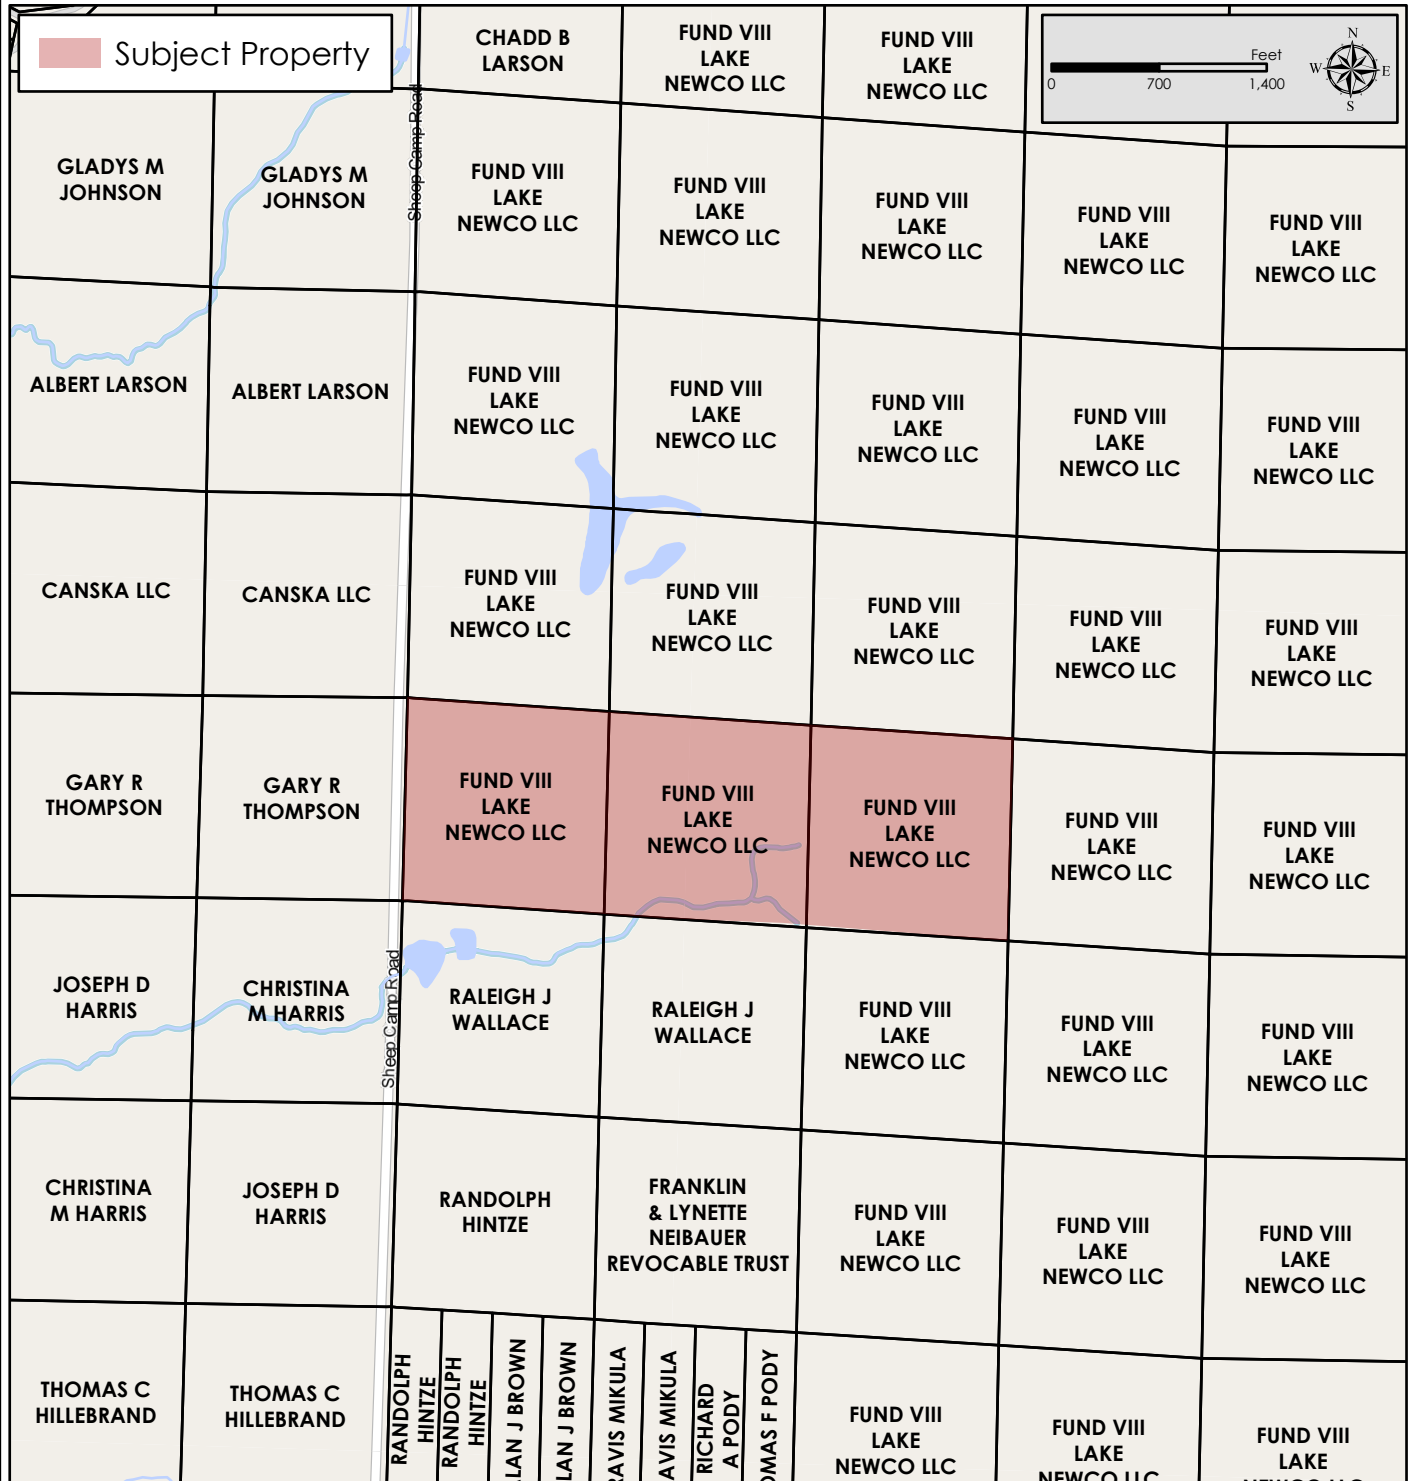

Property for Sale: Sheep Camp 10  
 120 Acres  
 Part of Sec. 13, T33N-R7W  
 Rusk Co., WI

Figure 2  
 Property Location Map

Map Disclaimer:  
 This map is intended to provide a visual representation of property and geographic features. It is not a legal survey but a depiction of the property based on reasonably available information suitable for the intended purposes. This map shows the approximate relative location of property boundaries but was not prepared by a professional land surveyor. The use of this map is limited to applications consistent with the intent and accuracy of the map and source data. It may not be sufficient or appropriate for legal, engineering, or surveying purposes. No guarantees or warranties are expressed. This map is not a survey of the actual boundary of any property this map depicts.