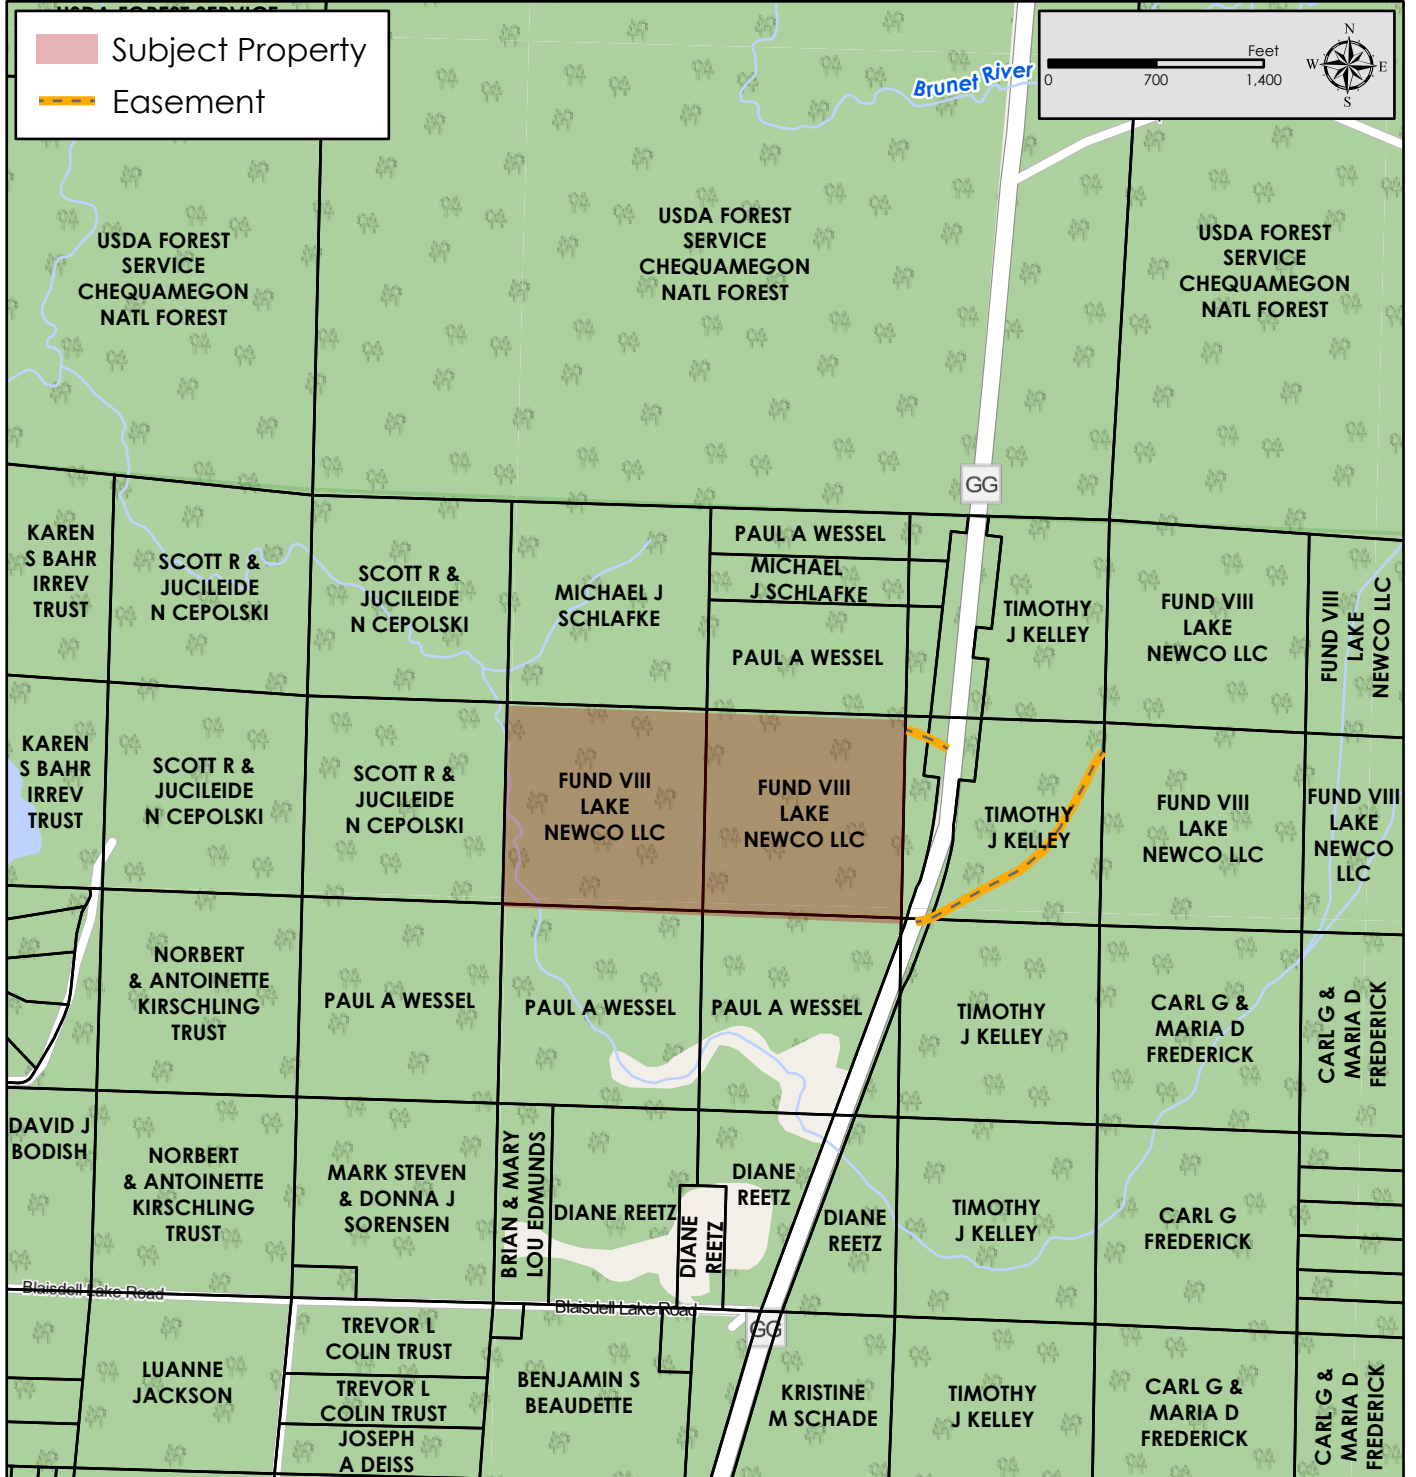

Property for Sale: Blaisdell Creek
 80 Acres
 Part of Sec. 34, T40N-R4W
 Sawyer Co., WI

Figure 2
 Property Location Map

Map Disclaimer:
 This map is intended to provide a visual representation of property and geographic features. It is not a legal survey but a depiction of the property based on reasonably available information suitable for the intended purposes. This map shows the approximate relative location of property boundaries but was not prepared by a professional land surveyor. The use of this map is limited to applications consistent with the intent and accuracy of the map and source data. It may not be sufficient or appropriate for legal, engineering, or surveying purposes. No guarantees or warranties are expressed. This map is not a survey of the actual boundary of any property this map depicts.