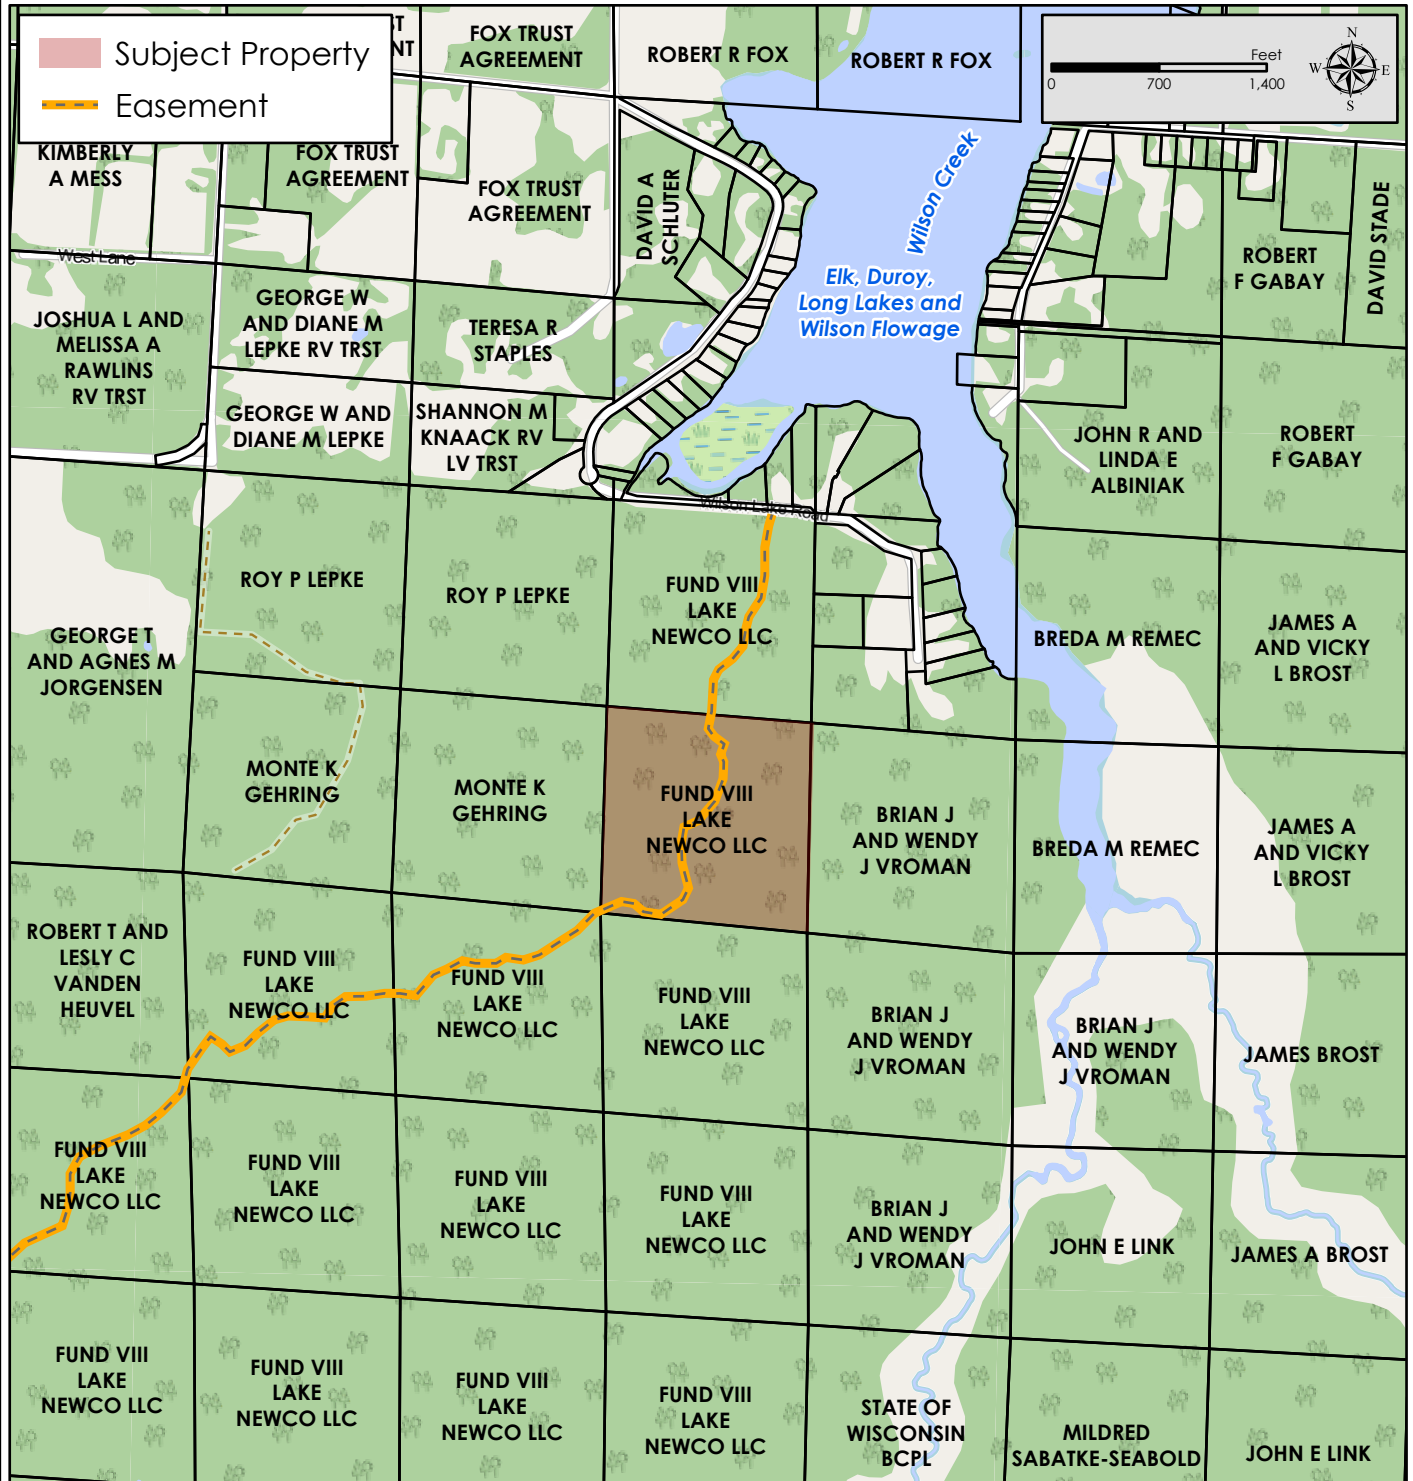

Property for Sale: Wilson 3
 40 Acres
 Part of Sec. 26, T37N-R1W
 Price Co., WI

Figure 2
 Property Location Map

Map Disclaimer:
 This map is intended to provide a visual representation of property and geographic features. It is not a legal survey but a depiction of the property based on reasonably available information suitable for the intended purposes. This map shows the approximate relative location of property boundaries but was not prepared by a professional land surveyor. The use of this map is limited to applications consistent with the intent and accuracy of the map and source data. It may not be sufficient or appropriate for legal, engineering, or surveying purposes. No guarantees or warranties are expressed. This map is not a survey of the actual boundary of any property this map depicts.