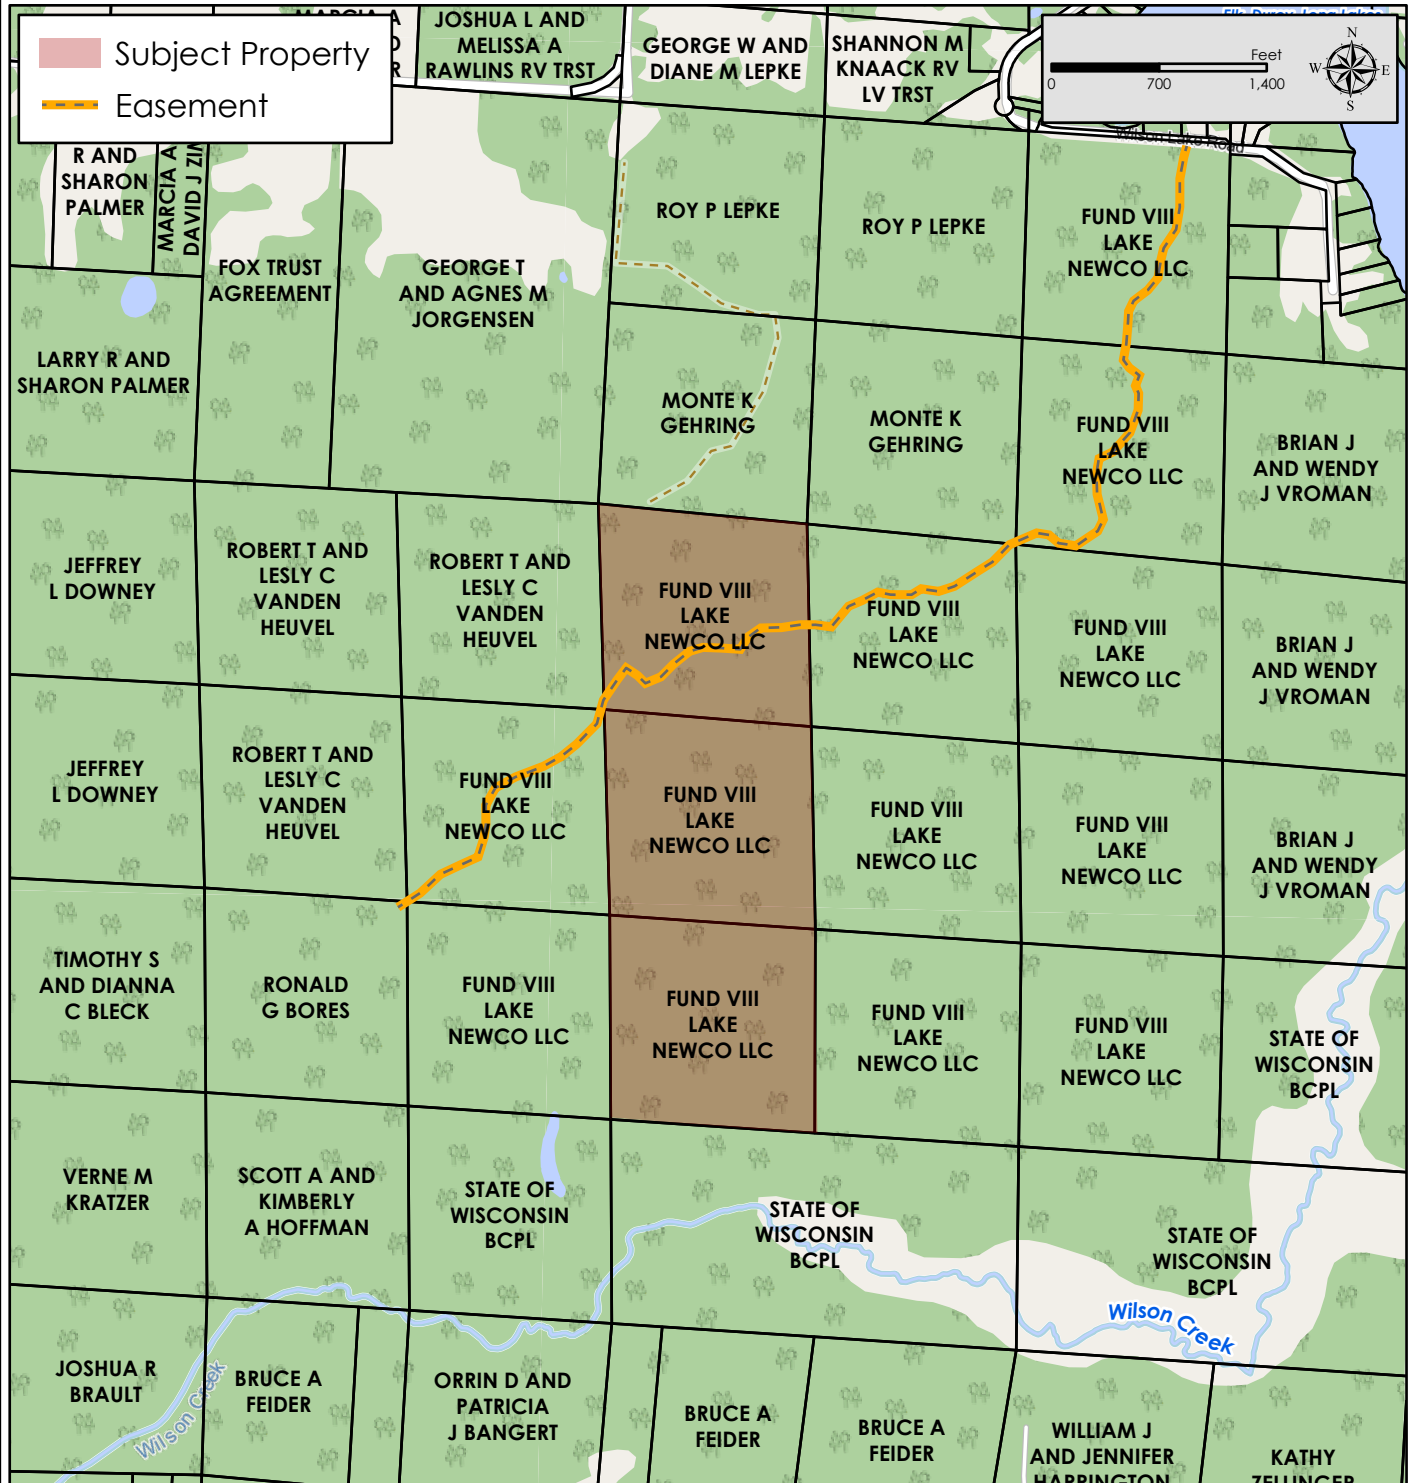

Property for Sale: Wilson 6
 120 Acres
 Part of Sec. 34, T37N-R1W
 Price Co., WI

Figure 2
 Property Location Map

Subject Property
 Easement

Map Disclaimer:
 This map is intended to provide a visual representation of property and geographic features. It is not a legal survey but a depiction of the property based on reasonably available information suitable for the intended purposes. This map shows the approximate relative location of property boundaries but was not prepared by a professional land surveyor. The use of this map is limited to applications consistent with the intent and accuracy of the map and source data. It may not be sufficient or appropriate for legal, engineering, or surveying purposes. No guarantees or warranties are expressed. This map is not a survey of the actual boundary of any property this map depicts.