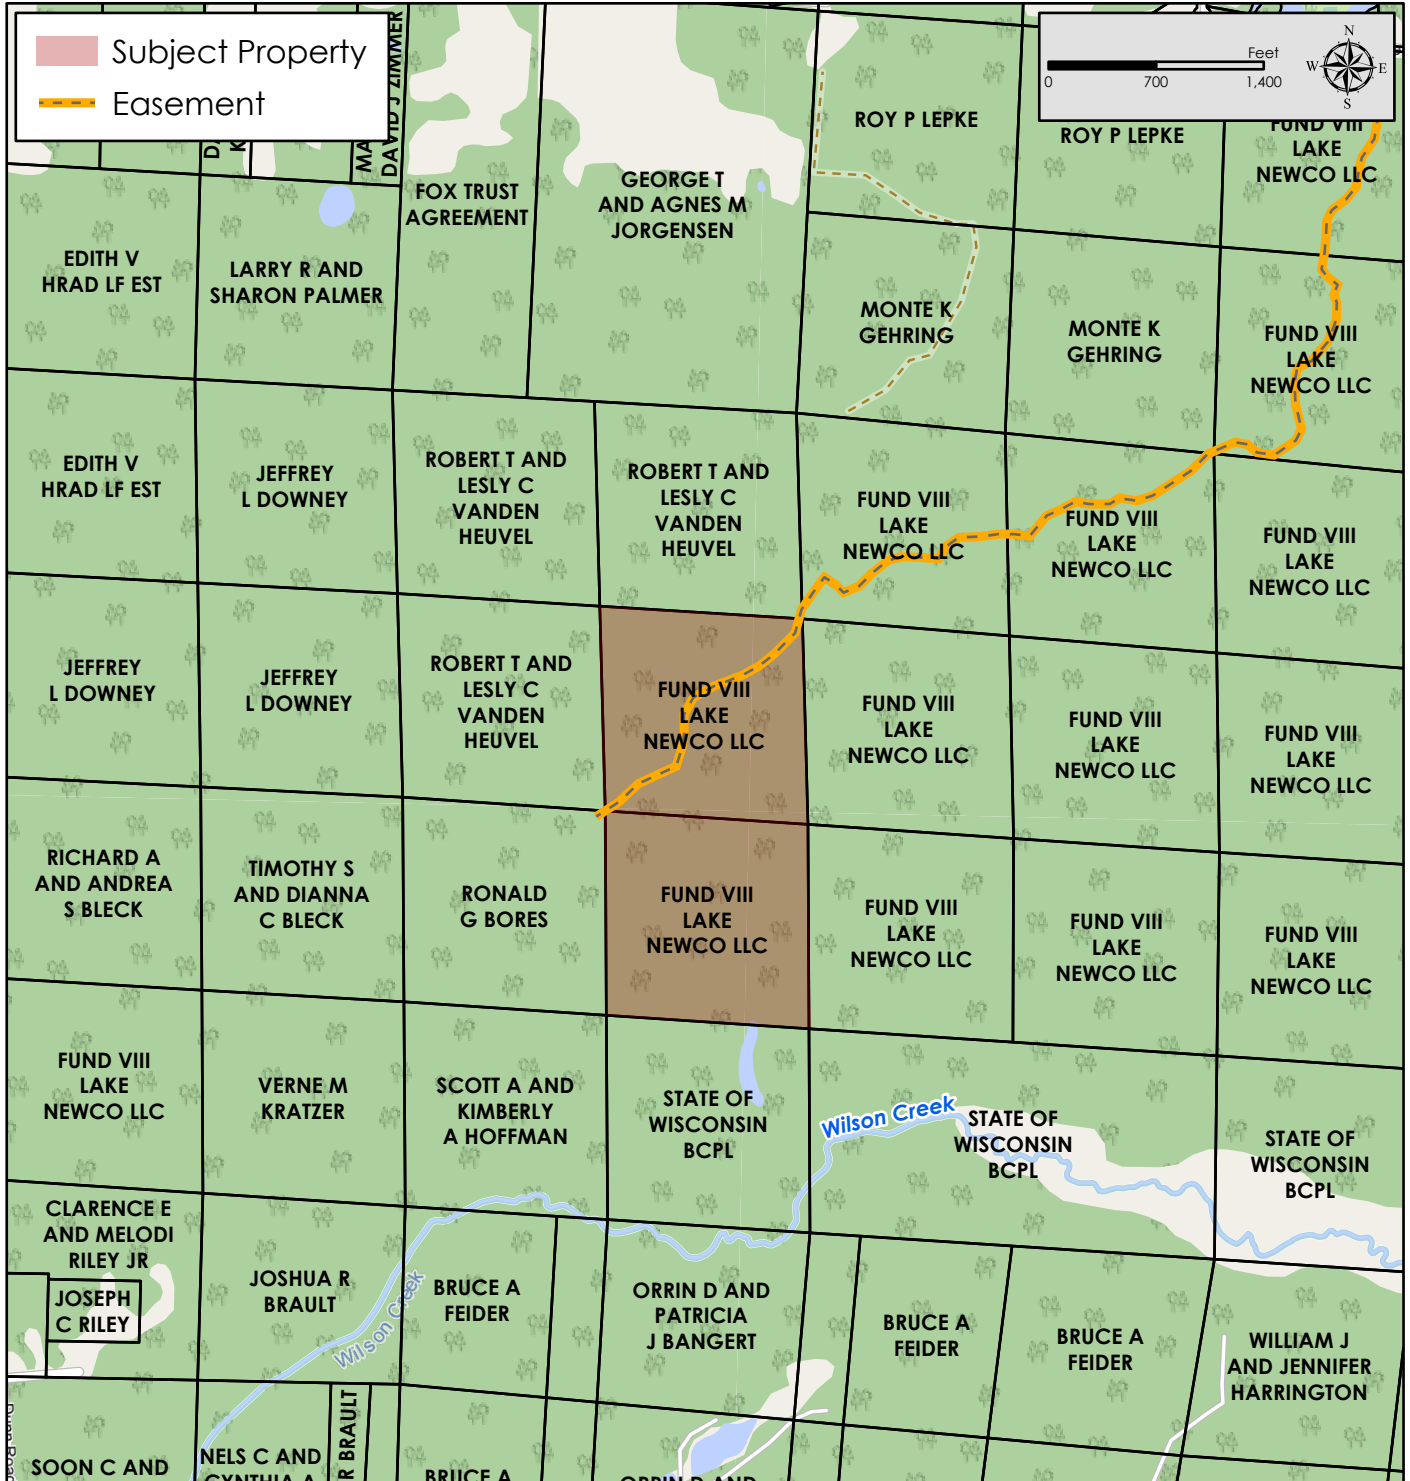

Property for Sale: Wilson 7
 80 Acres
 Part of Sec. 34, T37N-R1W
 Price Co., WI

Figure 2
 Property Location Map

Map Disclaimer:
 This map is intended to provide a visual representation of property and geographic features. It is not a legal survey but a depiction of the property based on reasonably available information suitable for the intended purposes. This map shows the approximate relative location of property boundaries but was not prepared by a professional land surveyor. The use of this map is limited to applications consistent with the intent and accuracy of the map and source data. It may not be sufficient or appropriate for legal, engineering, or surveying purposes. No guarantees or warranties are expressed. This map is not a survey of the actual boundary of any property this map depicts.