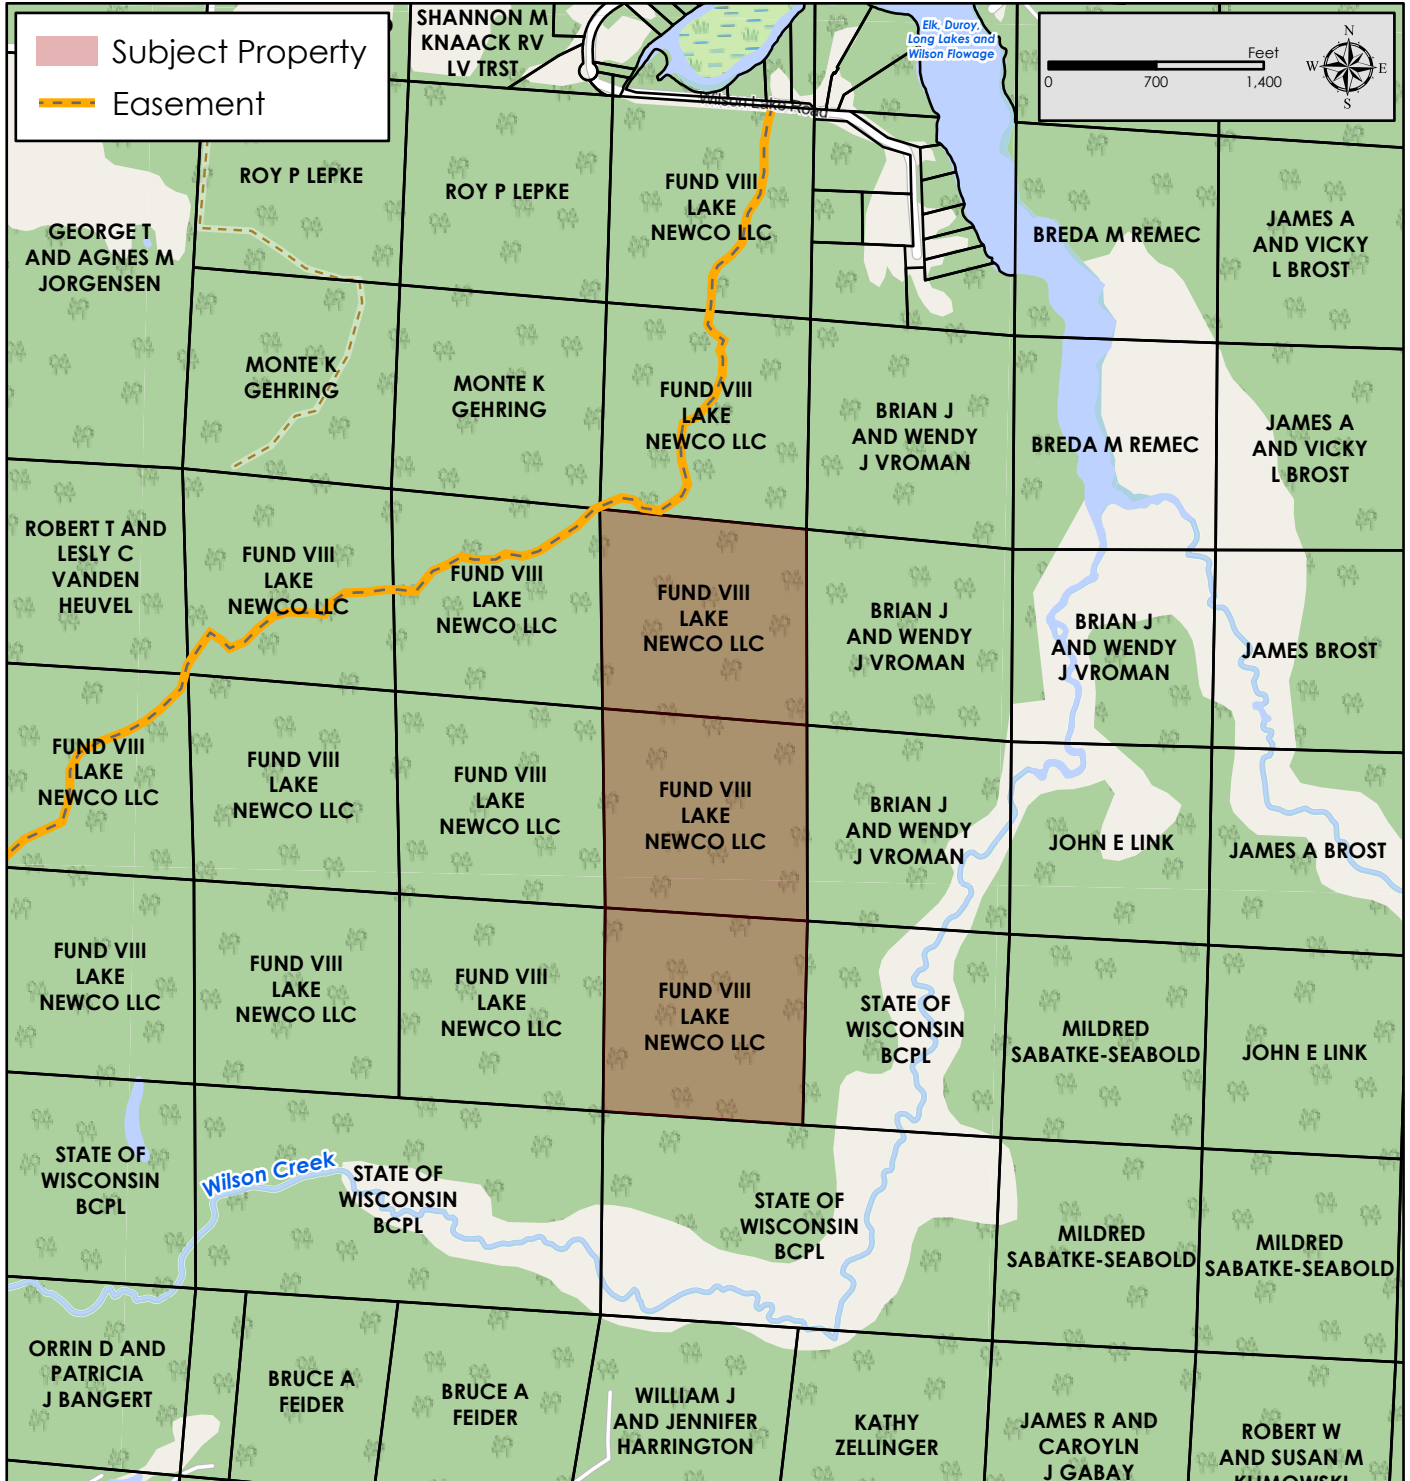

Property for Sale: Wilson 4  
 120 Acres  
 Part of Sec. 35, T37N-R1W  
 Price Co., WI

Figure 2  
 Property Location Map

Map Disclaimer:  
 This map is intended to provide a visual representation of property and geographic features. It is not a legal survey but a depiction of the property based on reasonably available information suitable for the intended purposes. This map shows the approximate relative location of property boundaries but was not prepared by a professional land surveyor. The use of this map is limited to applications consistent with the intent and accuracy of the map and source data. It may not be sufficient or appropriate for legal, engineering, or surveying purposes. No guarantees or warranties are expressed. This map is not a survey of the actual boundary of any property this map depicts.