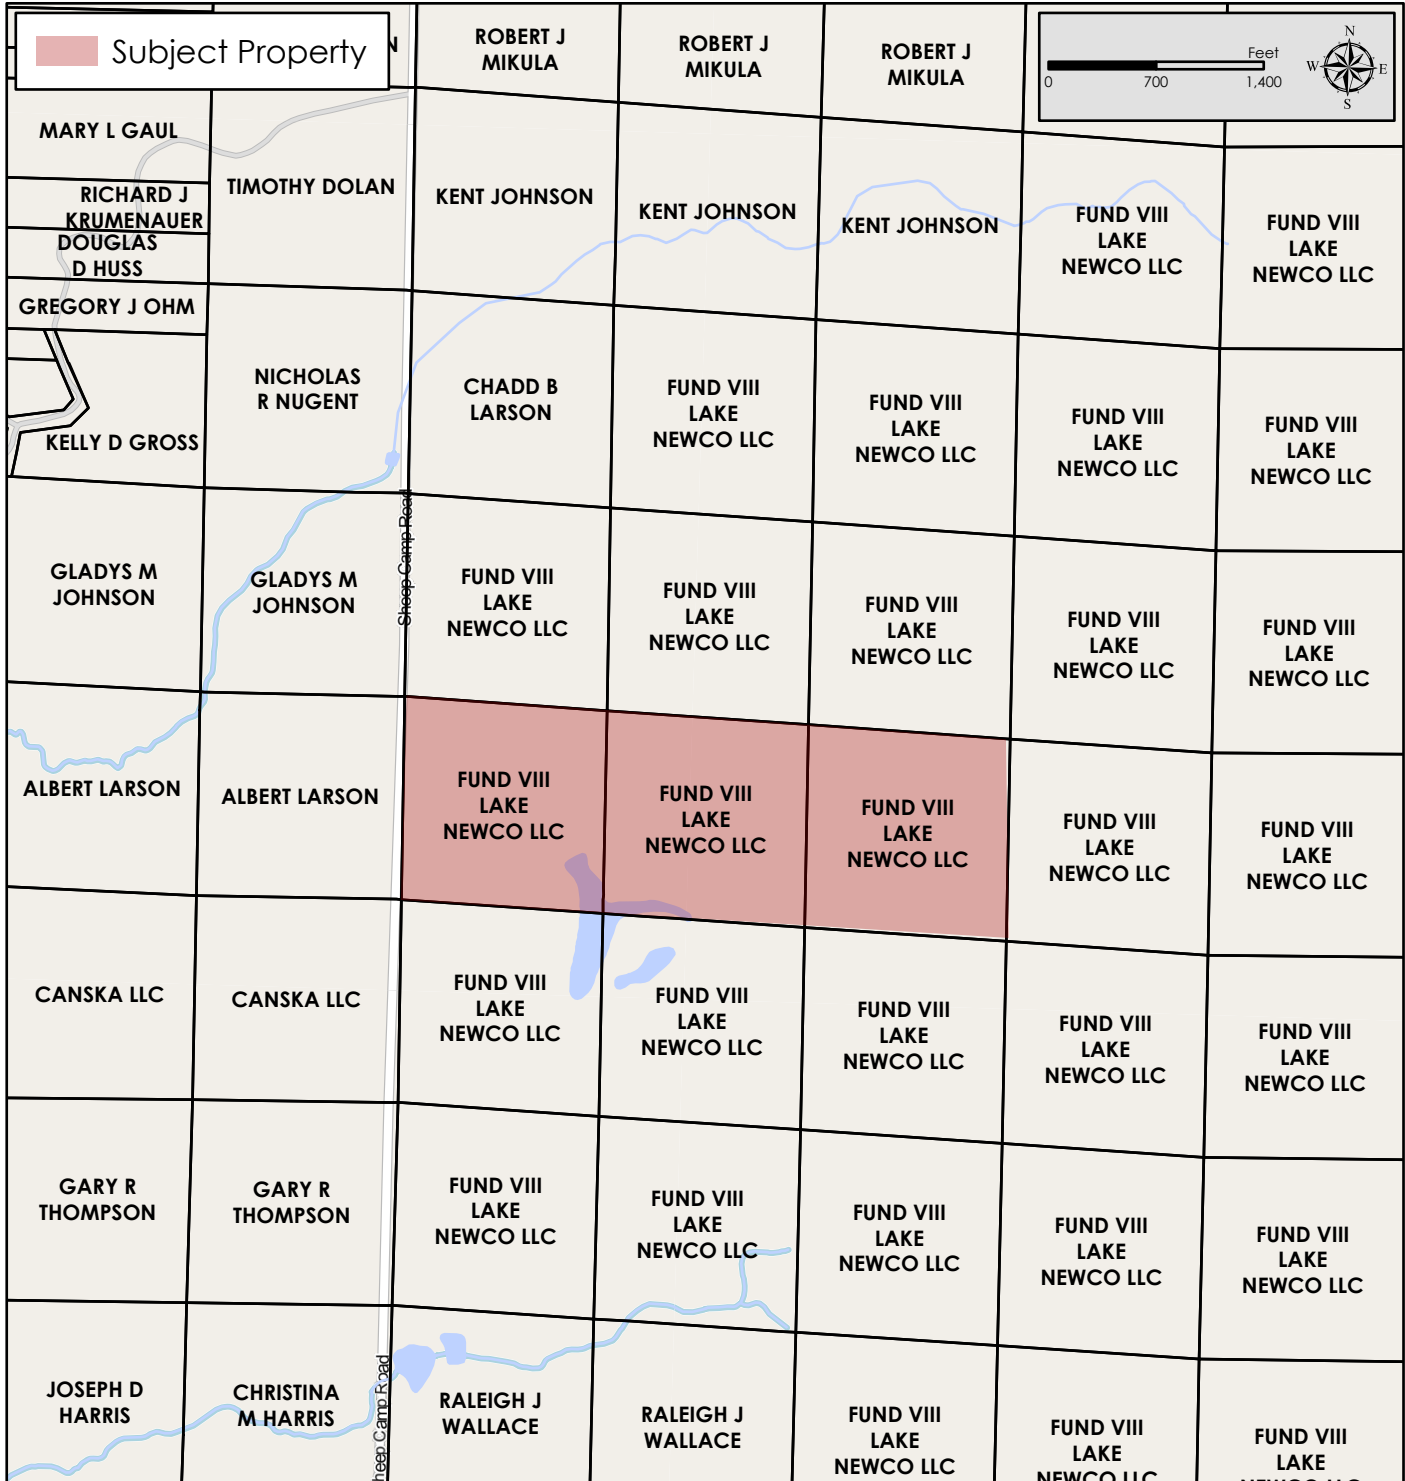

Property for Sale: Sheep Camp 6  
 120 Acres  
 Part of Sec. 12, T33N-R7W  
 Rusk Co., WI

Figure 2  
 Property Location Map

Map Disclaimer:

This map is intended to provide a visual representation of property and geographic features. It is not a legal survey but a depiction of the property based on reasonably available information suitable for the intended purposes. This map shows the approximate relative location of property boundaries but was not prepared by a professional land surveyor. The use of this map is limited to applications consistent with the intent and accuracy of the map and source data. It may not be sufficient or appropriate for legal, engineering, or surveying purposes. No guarantees or warranties are expressed. This map is not a survey of the actual boundary of any property this map depicts.