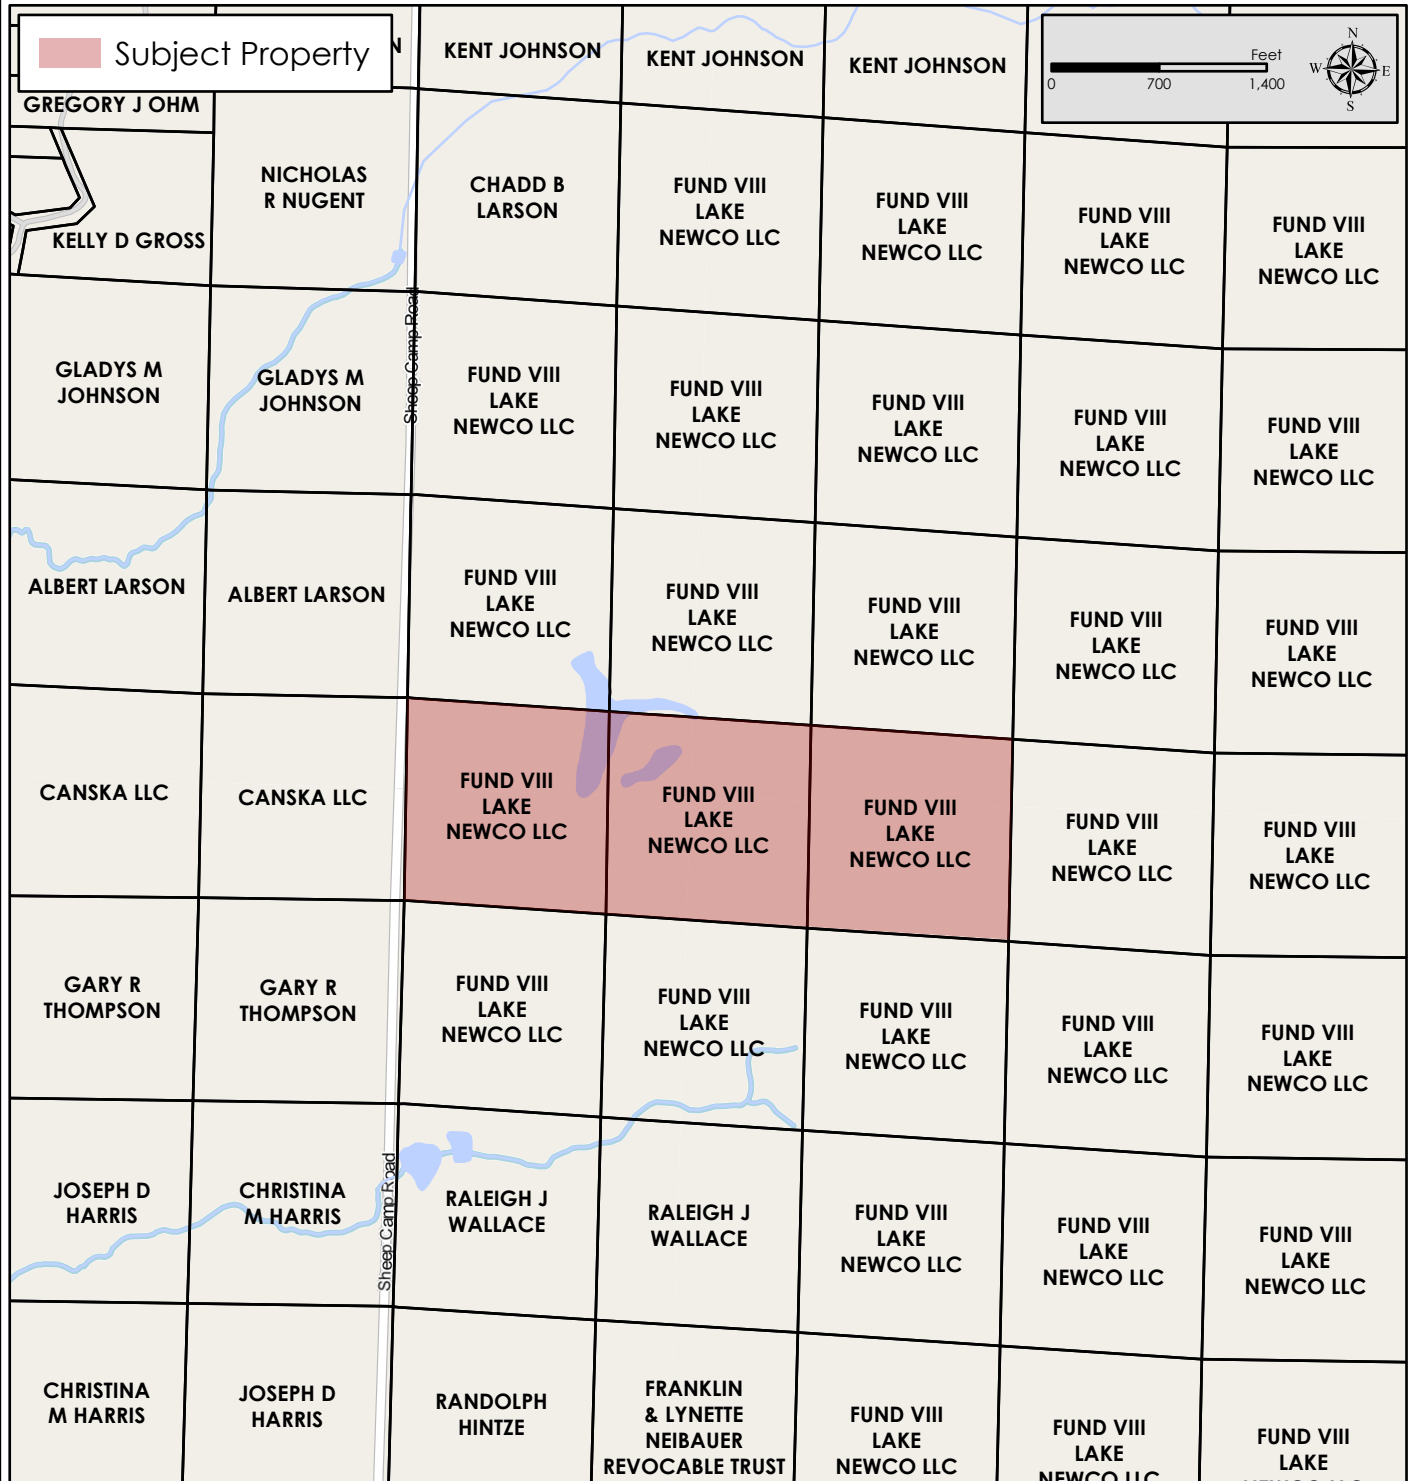

Property for Sale: Sheep Camp 8  
 120 Acres  
 Part of Sec. 12, T33N-R7W  
 Rusk Co., WI

Figure 2  
 Property Location Map

Map Disclaimer:  
 This map is intended to provide a visual representation of property and geographic features. It is not a legal survey but a depiction of the property based on reasonably available information suitable for the intended purposes. This map shows the approximate relative location of property boundaries but was not prepared by a professional land surveyor. The use of this map is limited to applications consistent with the intent and accuracy of the map and source data. It may not be sufficient or appropriate for legal, engineering, or surveying purposes. No guarantees or warranties are expressed. This map is not a survey of the actual boundary of any property this map depicts.