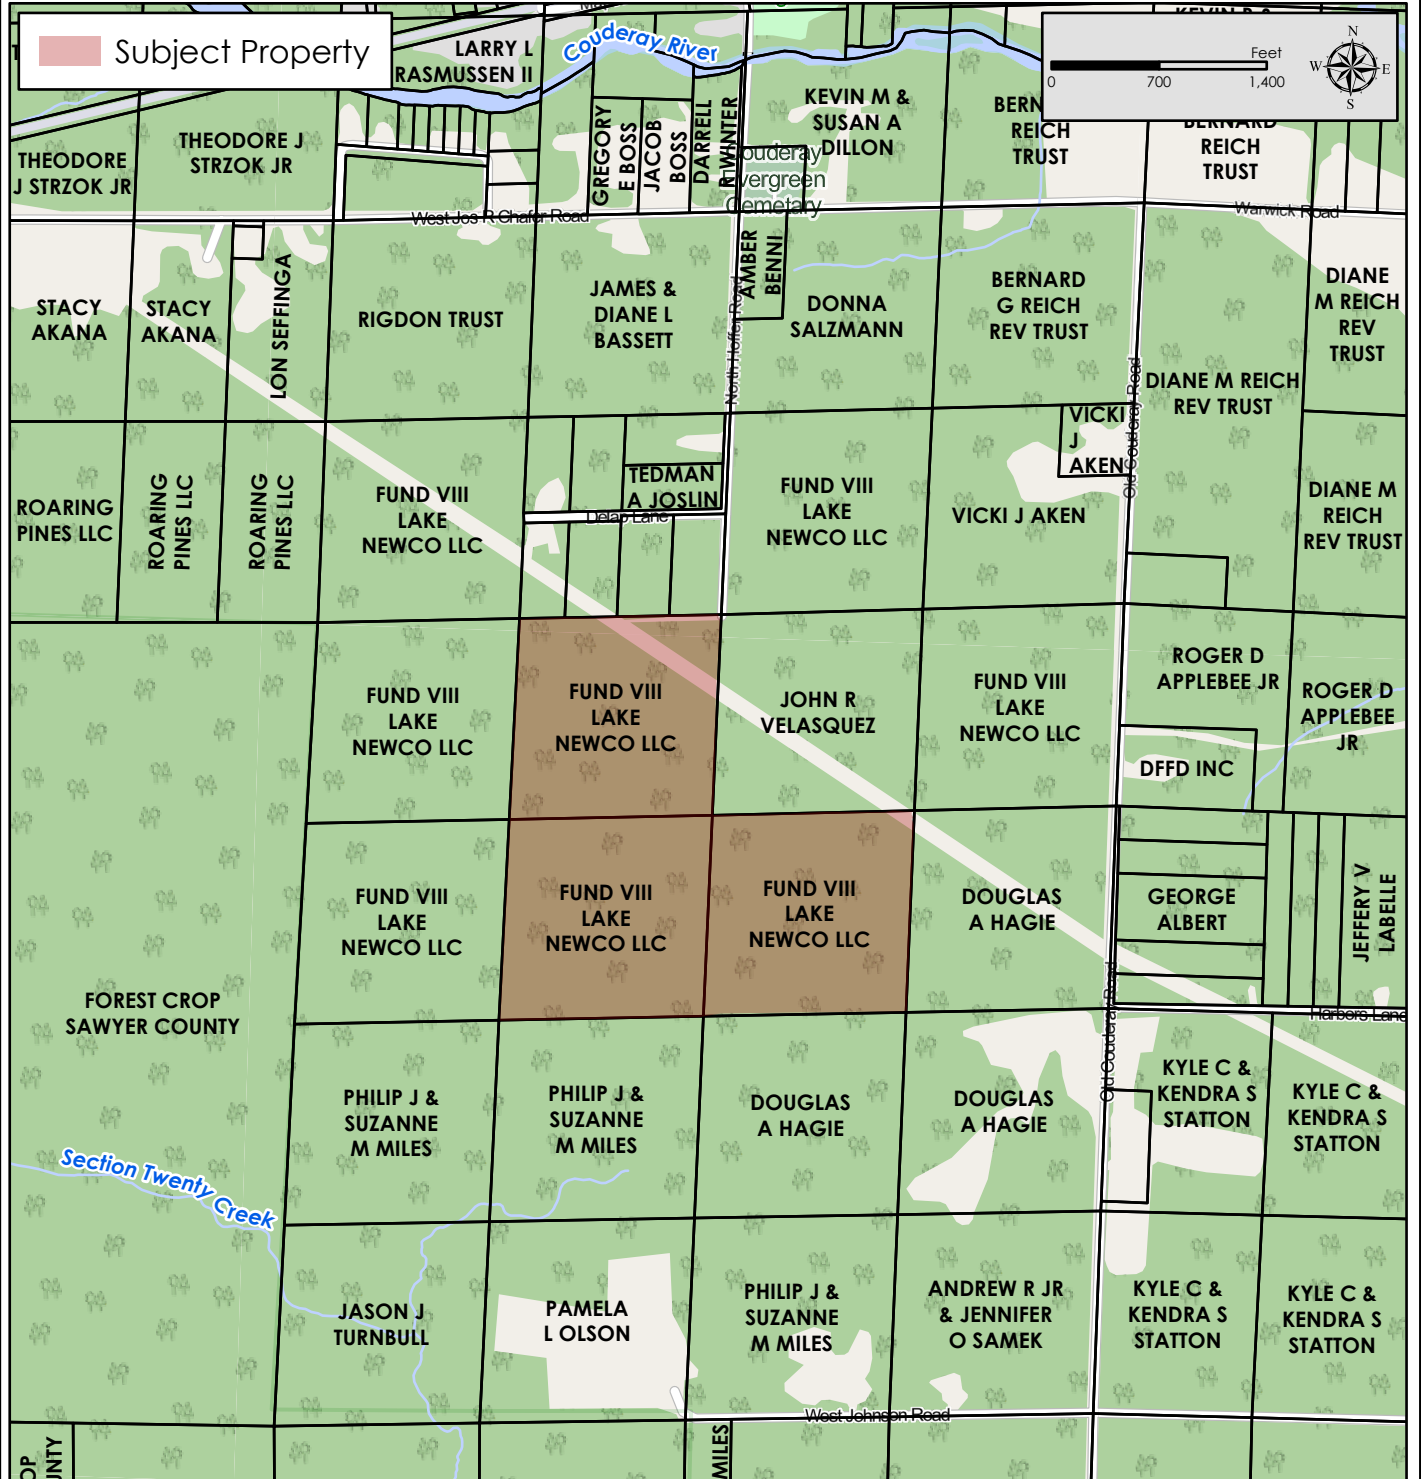

Property for Sale: Hofer 2  
 120 Acres  
 Part of Sec. 13, T38N-R8W  
 Sawyer Co., WI

Figure 2  
 Property Location Map

Map Disclaimer:  
 This map is intended to provide a visual representation of property and geographic features. It is not a legal survey but a depiction of the property based on reasonably available information suitable for the intended purposes. This map shows the approximate relative location of property boundaries but was not prepared by a professional land surveyor. The use of this map is limited to applications consistent with the intent and accuracy of the map and source data. It may not be sufficient or appropriate for legal, engineering, or surveying purposes. No guarantees or warranties are expressed. This map is not a survey of the actual boundary of any property this map depicts.