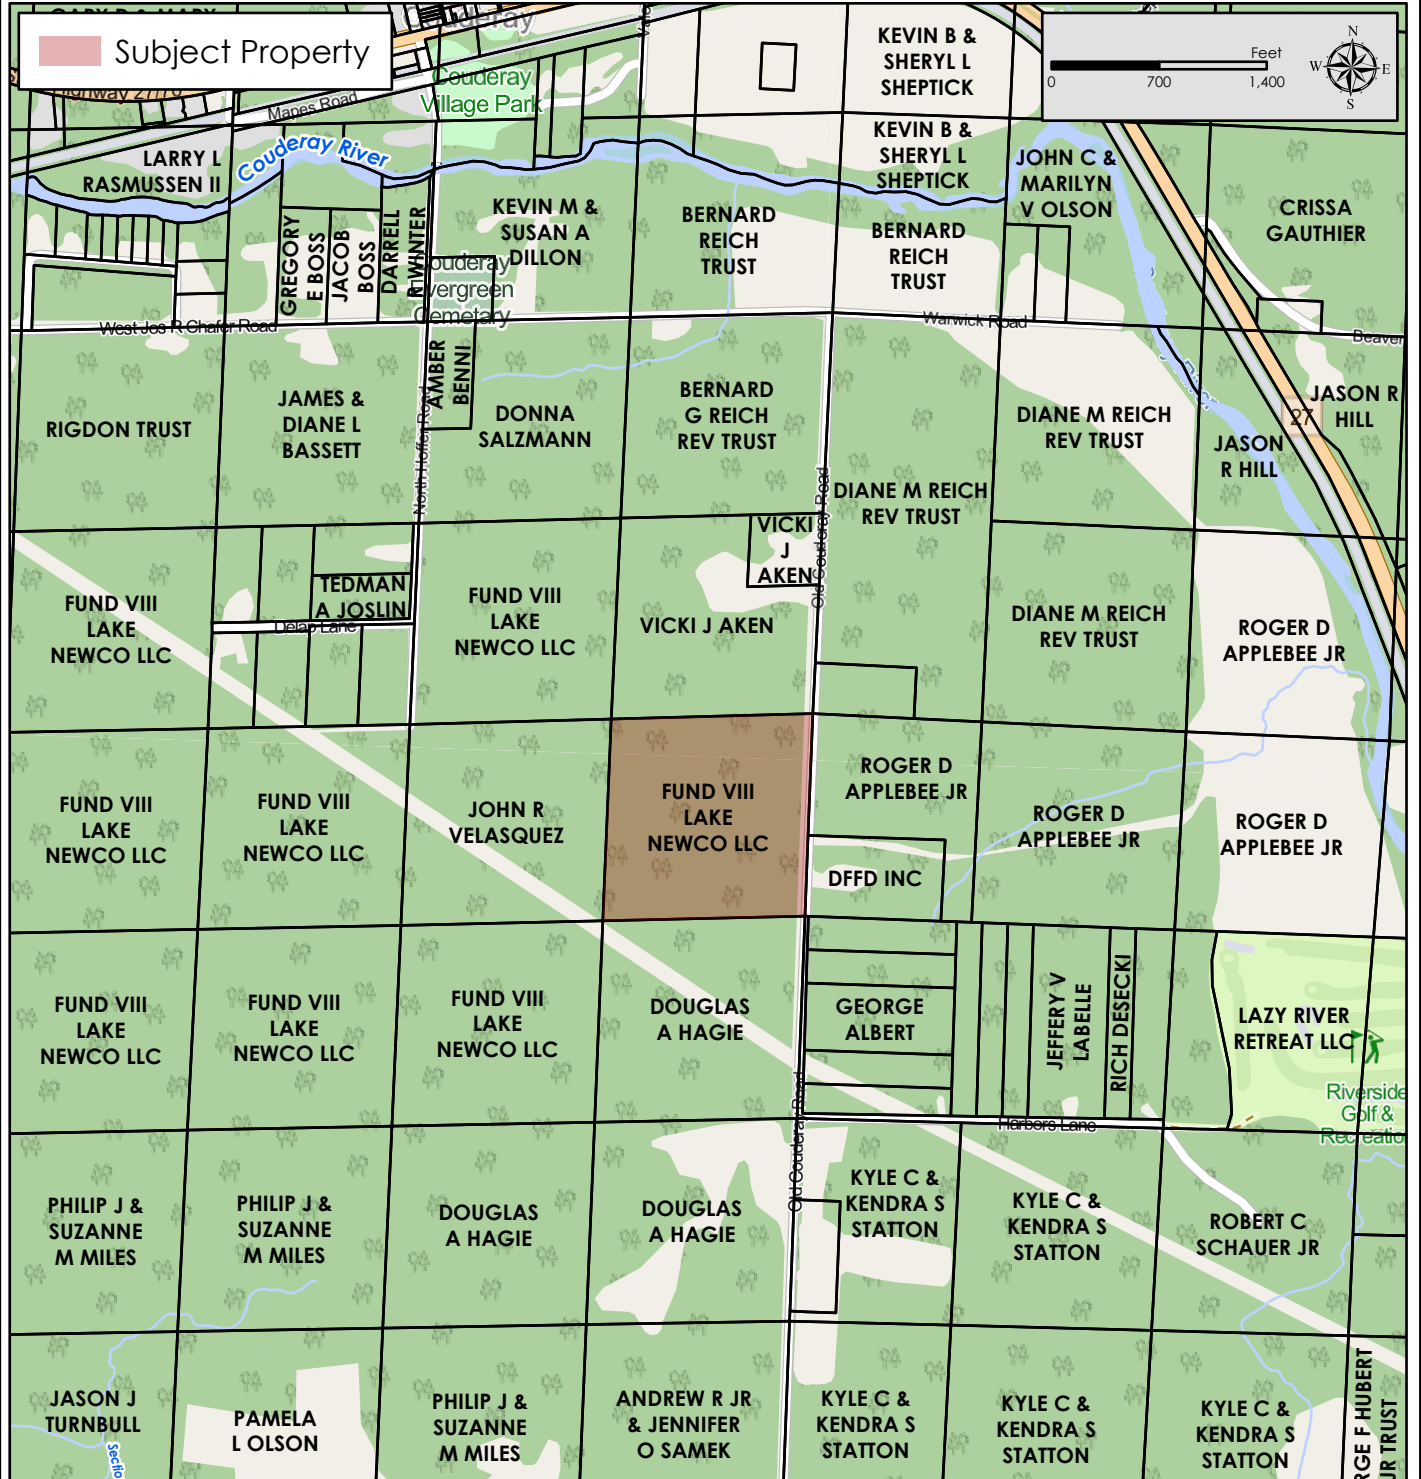

Property for Sale: Hofer 4
 40 Acres
 Part of Sec. 13, T38N-R8W
 Sawyer Co., WI

Figure 2
 Property Location Map

Subject Property

Map Disclaimer:
 This map is intended to provide a visual representation of property and geographic features. It is not a legal survey but a depiction of the property based on reasonably available information suitable for the intended purposes. This map shows the approximate relative location of property boundaries but was not prepared by a professional land surveyor. The use of this map is limited to applications consistent with the intent and accuracy of the map and source data. It may not be sufficient or appropriate for legal, engineering, or surveying purposes. No guarantees or warranties are expressed. This map is not a survey of the actual boundary of any property this map depicts.