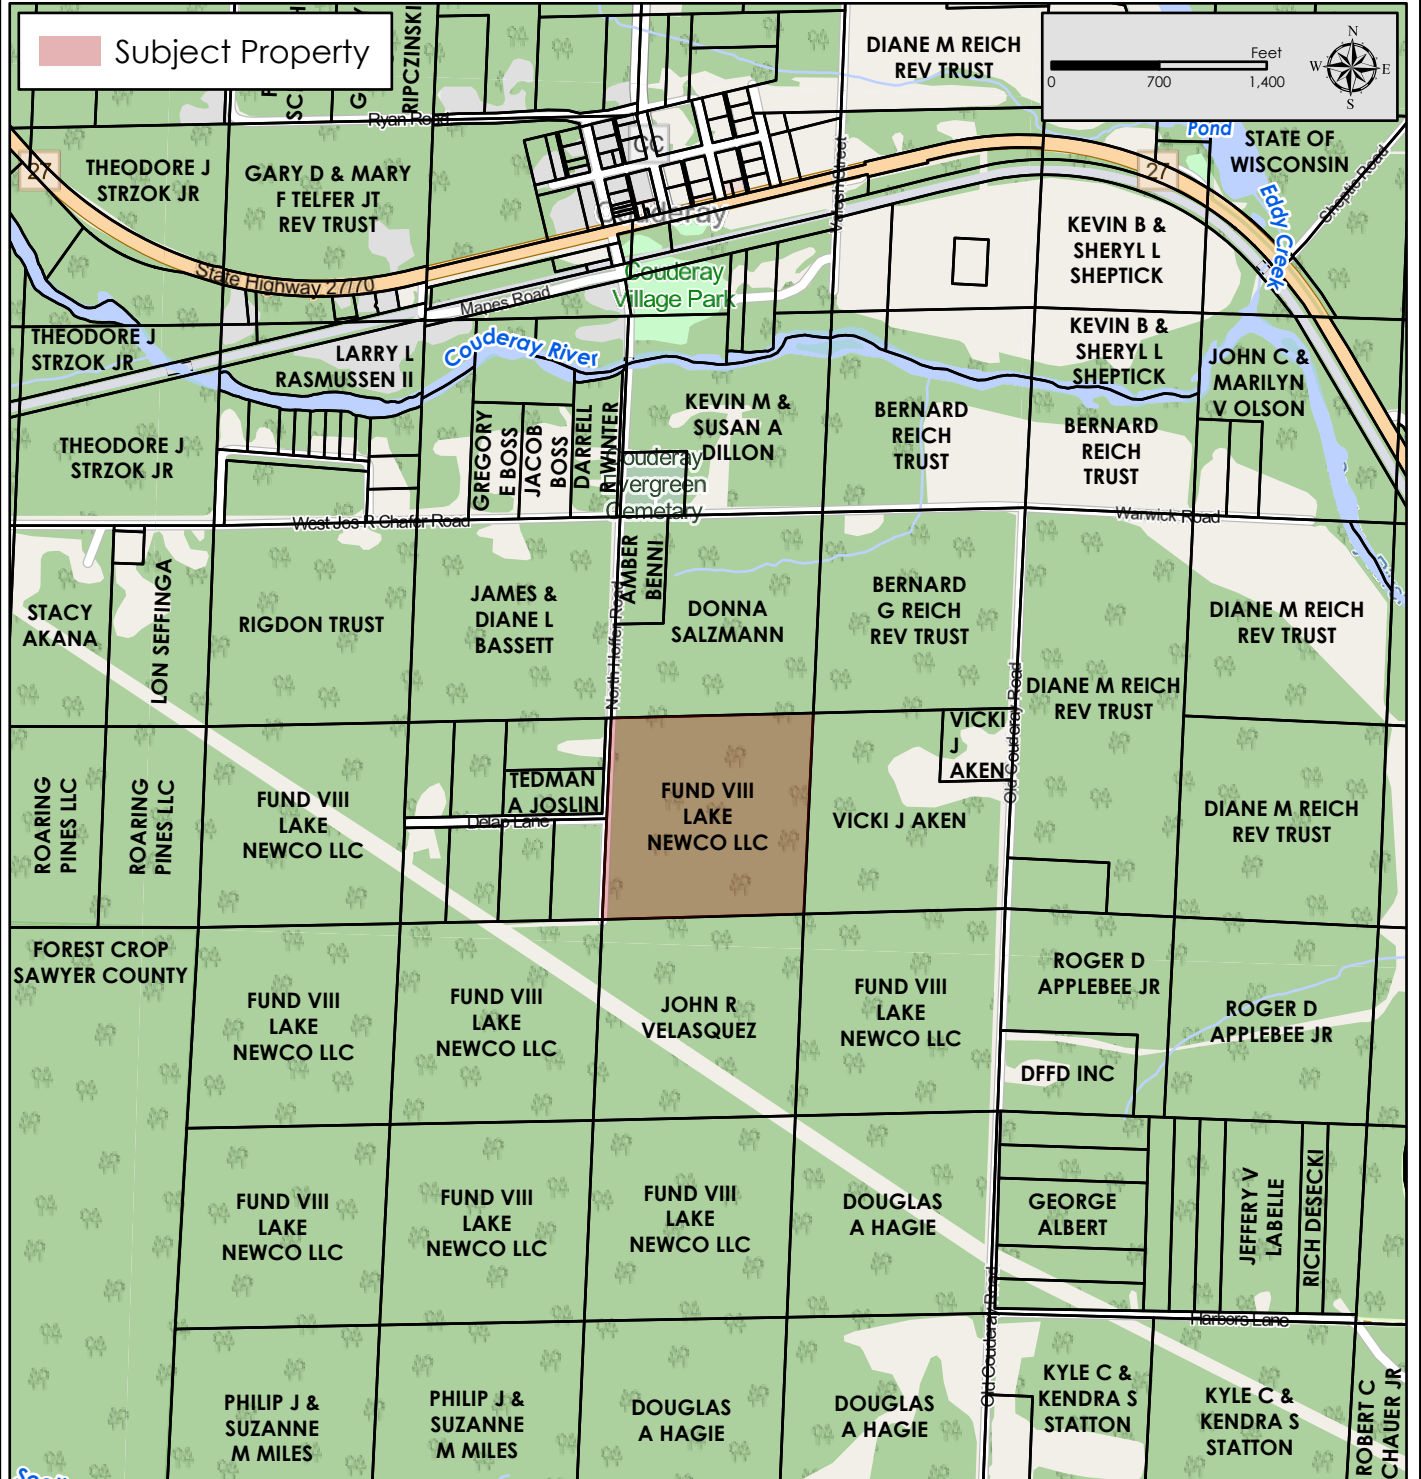

Property for Sale: Hofer 3  
 40 Acres  
 Part of Sec. 12, T38N-R8W  
 Sawyer Co., WI

Figure 2  
 Property Location Map

Map Disclaimer:  
 This map is intended to provide a visual representation of property and geographic features. It is not a legal survey but a depiction of the property based on reasonably available information suitable for the intended purposes. This map shows the approximate relative location of property boundaries but was not prepared by a professional land surveyor. The use of this map is limited to applications consistent with the intent and accuracy of the map and source data. It may not be sufficient or appropriate for legal, engineering, or surveying purposes. No guarantees or warranties are expressed. This map is not a survey of the actual boundary of any property this map depicts.