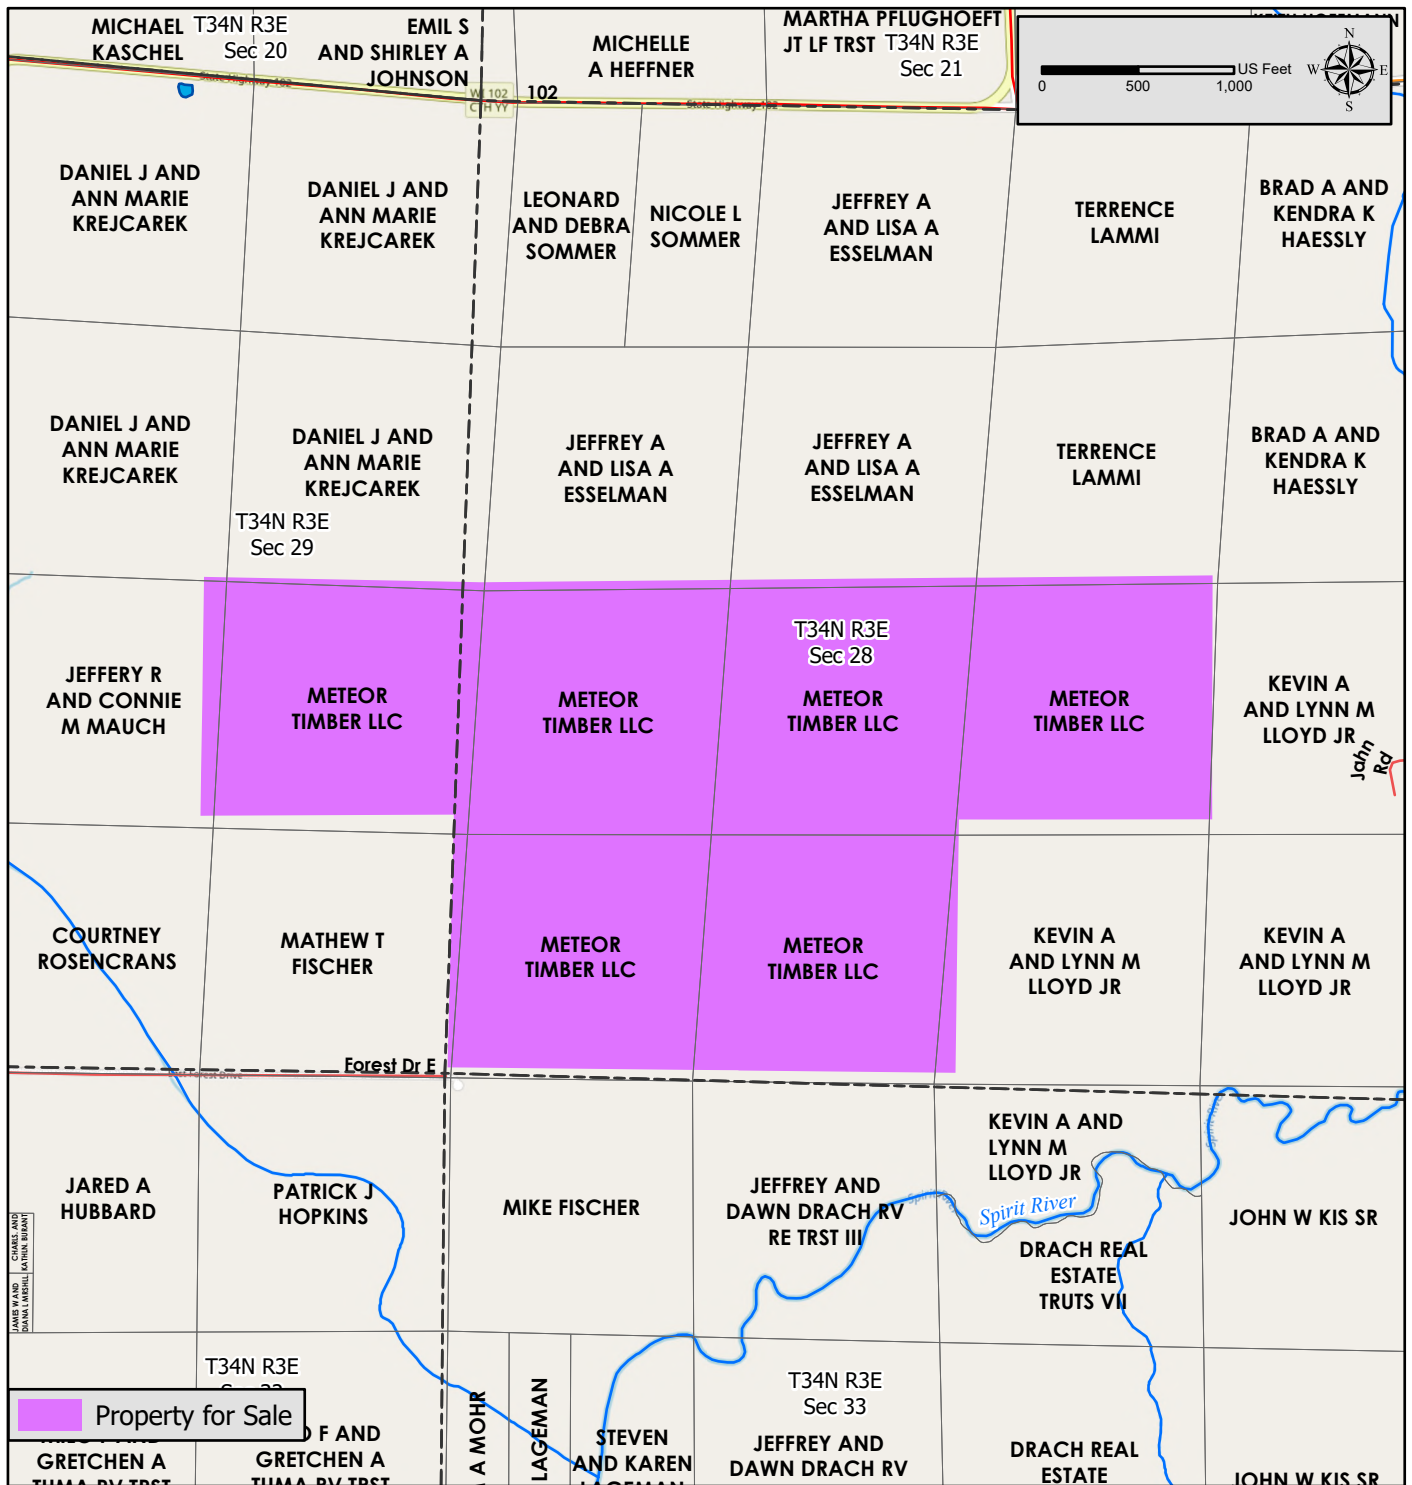

Property for Sale
Parts of Secs. 28, and 29, T34N-R3E
Price Co., Wisconsin

Property Location Map

Map Disclaimer:

This map is intended to provide a visual representation of property and geographic features. It is not a legal survey but a depiction of the property based on reasonably available information suitable for the intended purposes. This map shows the approximate relative location of property boundaries but was not prepared by a professional land surveyor. The use of this map is limited to applications consistent with the intent and accuracy of the map and source data. It may not be sufficient or appropriate for legal, engineering, or surveying purposes. No guarantees or warranties are expressed. This map is not a survey of the actual boundary of any property this map depicts.