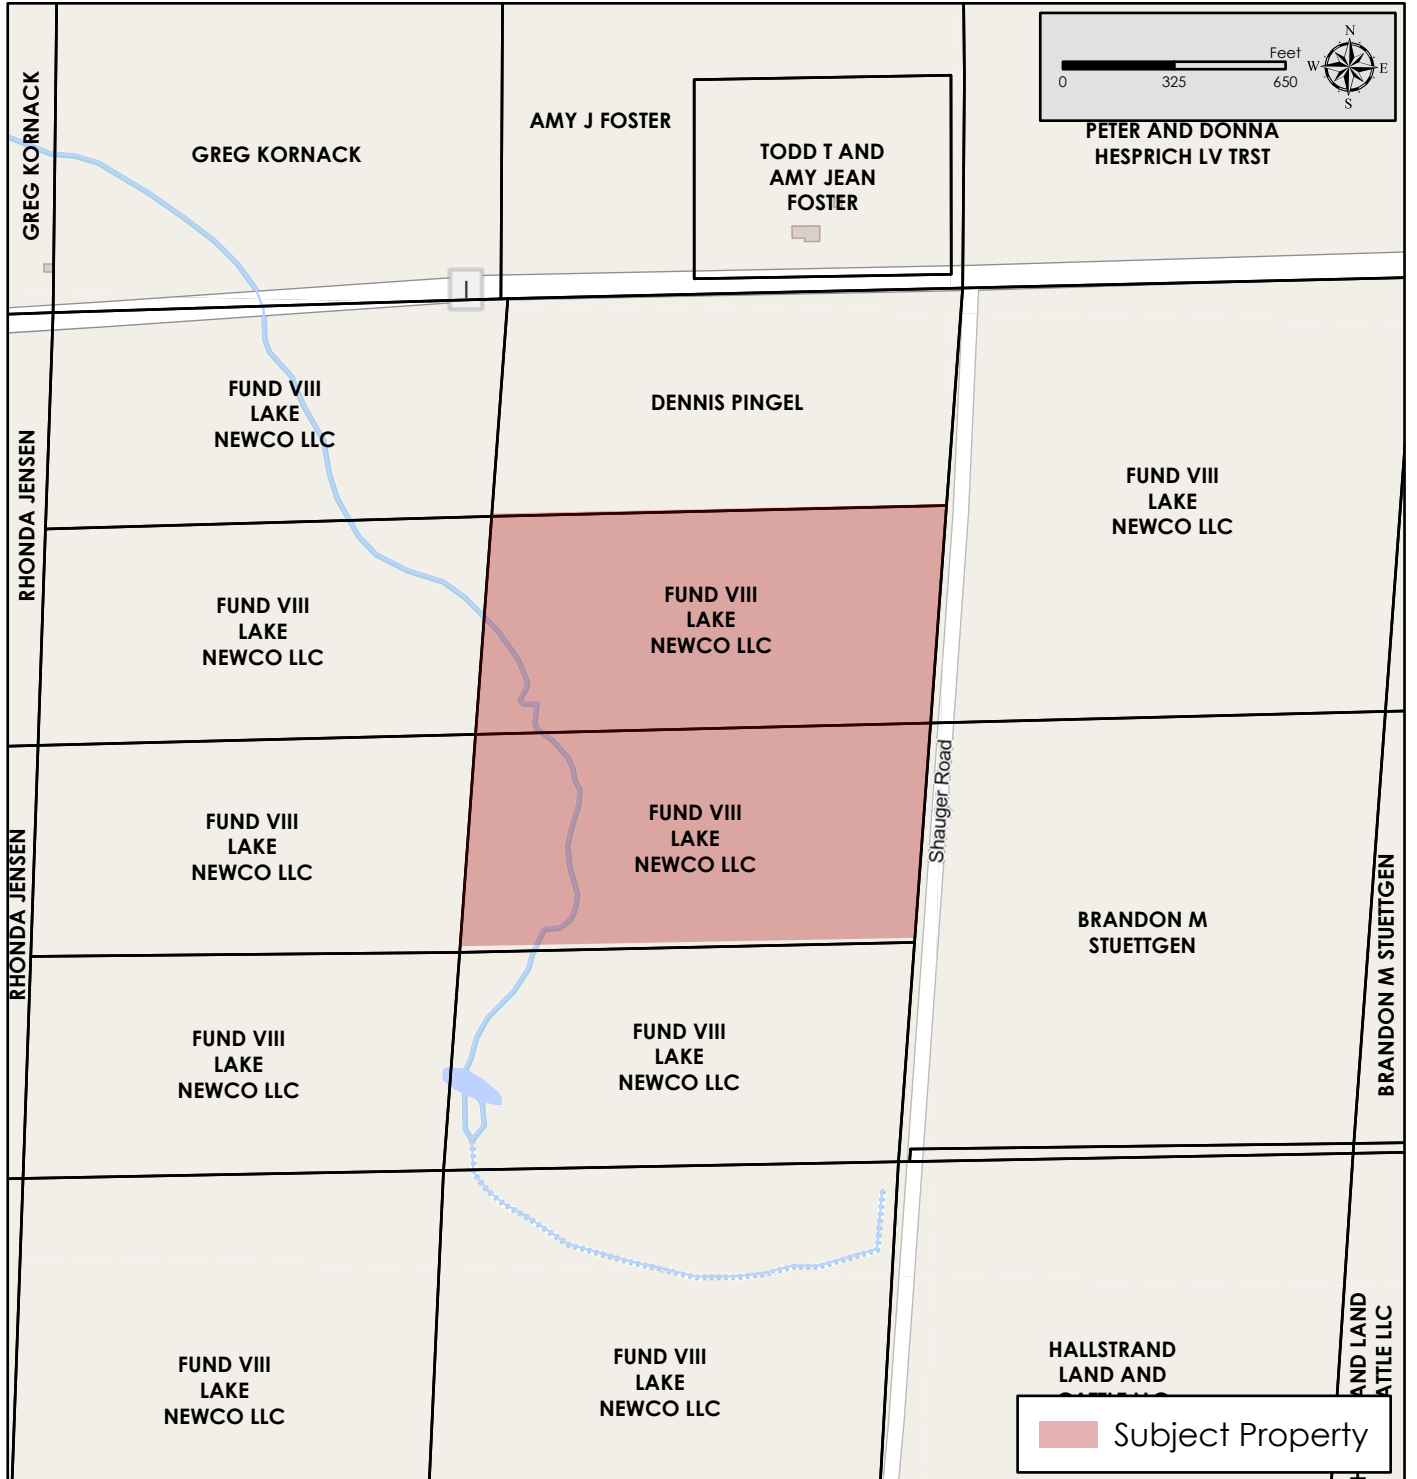

Property for Sale: Simek 3-4
40 Acres
Part of Sec. 30, T34N-R1E
Price Co., WI

Figure 2
Property Location Map

Map Disclaimer:

This map is intended to provide a visual representation of property and geographic features. It is not a legal survey but a depiction of the property based on reasonably available information suitable for the intended purposes. This map shows the approximate relative location of property boundaries but was not prepared by a professional land surveyor. The use of this map is limited to applications consistent with the intent and accuracy of the map and source data. It may not be sufficient or appropriate for legal, engineering, or surveying purposes. No guarantees or warranties are expressed. This map is not a survey of the actual boundary of any property this map depicts.