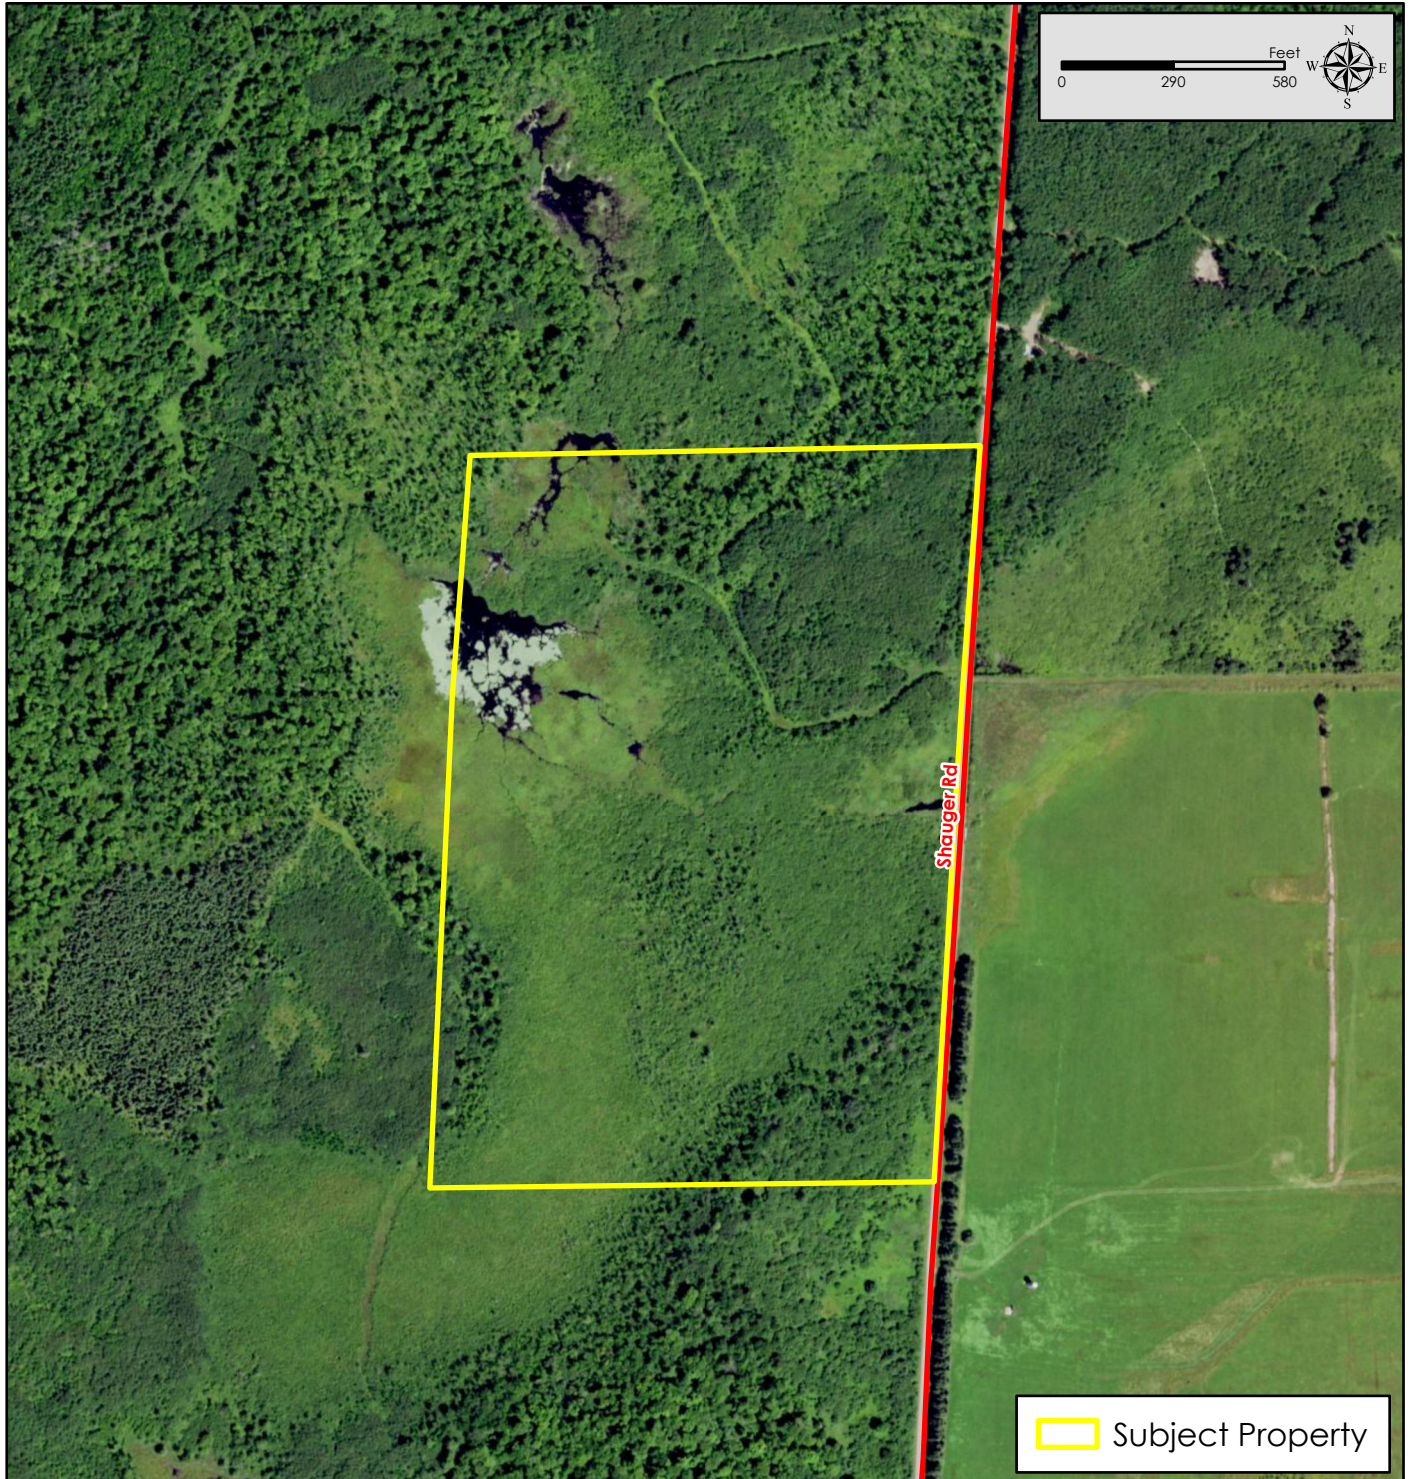

Property for Sale: Simek 5-6
60 Acres
Part of Sec. 30, T34N-R1E
Price Co., WI

Figure 3
2022 NAIP Imagery

 Subject Property

Map Disclaimer:

This map is intended to provide a visual representation of property and geographic features. It is not a legal survey but a depiction of the property based on reasonably available information suitable for the intended purposes. This map shows the approximate relative location of property boundaries but was not prepared by a professional land surveyor. The use of this map is limited to applications consistent with the intent and accuracy of the map and source data. It may not be sufficient or appropriate for legal, engineering, or surveying purposes. No guarantees or warranties are expressed. This map is not a survey of the actual boundary of any property this map depicts.