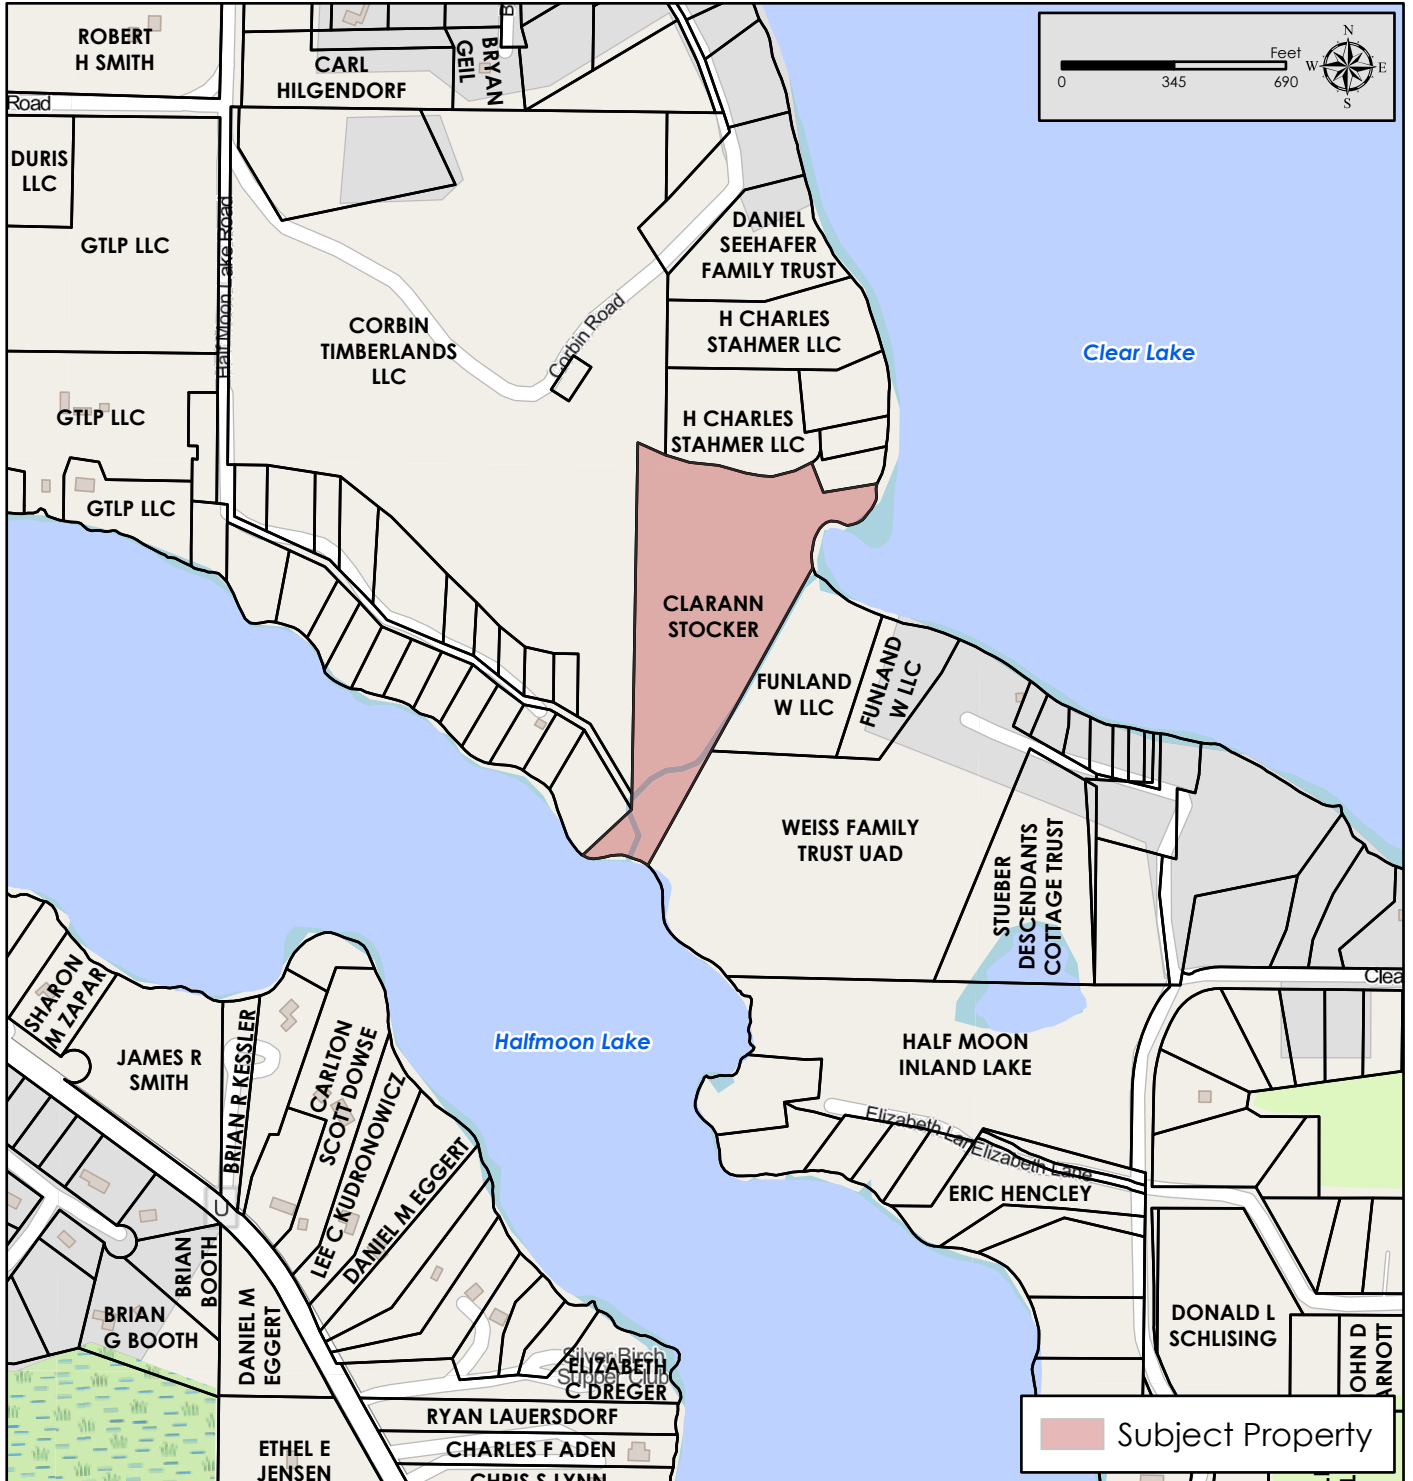

Property for Sale: Stocker
10.89 Acres
Part of Sec. 10, T35N-R6E
Lincoln Co., WI

Figure 2
Property Location Map

Map Disclaimer:
This map is intended to provide a visual representation of property and geographic features. It is not a legal survey but a depiction of the property based on reasonably available information suitable for the intended purposes. This map shows the approximate relative location of property boundaries but was not prepared by a professional land surveyor. The use of this map is limited to applications consistent with the intent and accuracy of the map and source data. It may not be sufficient or appropriate for legal, engineering, or surveying purposes. No guarantees or warranties are expressed. This map is not a survey of the actual boundary of any property this map depicts.